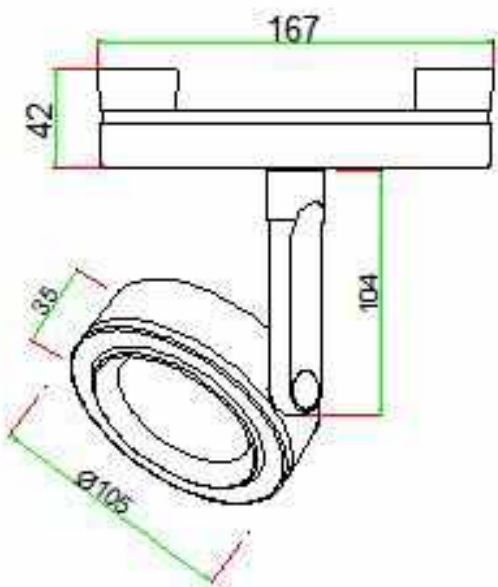

TG-HM-Y105-SDA-18W