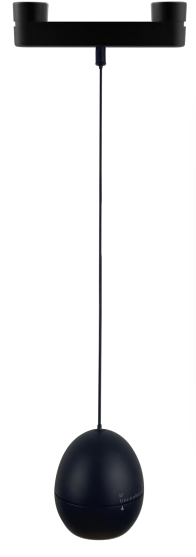

LED Down Light (Adjustable Style)

Item: TG-DW02-R72-SDA-12W
Watt.: LED 12W
Size: D72*H108mm

Item: TG-DW02-R92-SDA-18W
Watt.: LED 18W
Size: D92*H130mm

Beam angle: 15°/24°/36°
CRI: ≥90
CCT.: from 2700K to 6500K
Material: Aluminum
Voltage: AC100-240V,DC48V

TG-DW02-R72-SDA-12W

TG-DW02-R92-SDA-18W

Silver

Black

Gold

White

Leaves® 3.6 LED Pendant Light(Adjustable)

Item: TG-CD-05-SDA-6W
Watt.: LED 6W
Size: D60*H120mm
 (the lenth for hanging wire:800mm)
Color: Gray and Gold

Item: TG-CD-07-SDA-12W
Watt.: LED 12W
Size: D100*H100mm (the lenth for hanging wire:800mm)
Color: Black and White.

Beam angle: 24°
CRI: ≥90
CCT.: from 2700K to 6500K
Material: Aluminum
Voltage: AC100-240V,DC48V

Beam angle: can adjust the beam angle from 10°-55°
CRI: ≥90
CCT.: from 2700K to 6500K
Material: Aluminum
Voltage: AC100-240V,DC48V

3.7 LED Wall light

Item: TG-YQ100Q-SDA-6W
Watt.: LED 6W
Size: D100*100mm