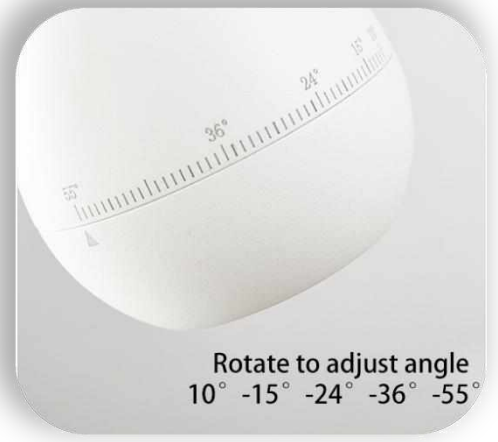

Leaves® 3.6 LED Pendant Light(Adjustable)

Item: TG-CD-05-SDA-6W
Watt.: LED 6W
Size: D60*H120mm
(the lenth for hanging wire:800mm)
Color: Gray and Gold

Item: TG-CD-07-SDA-12W
Watt.: LED 12W
Size: D100*H100mm (the lenth for hanging wire:800mm)
Color: Black and White.

Beam angle: 24°
CRI: ≥90
CCT.: from 2700K to 6500K
Material: Aluminum
Voltage: AC100-240V,DC48V

Beam angle: can adjust the beam angle from 10°-55°
CRI: ≥90
CCT.: from 2700K to 6500K
Material: Aluminum
Voltage: AC100-240V,DC48V