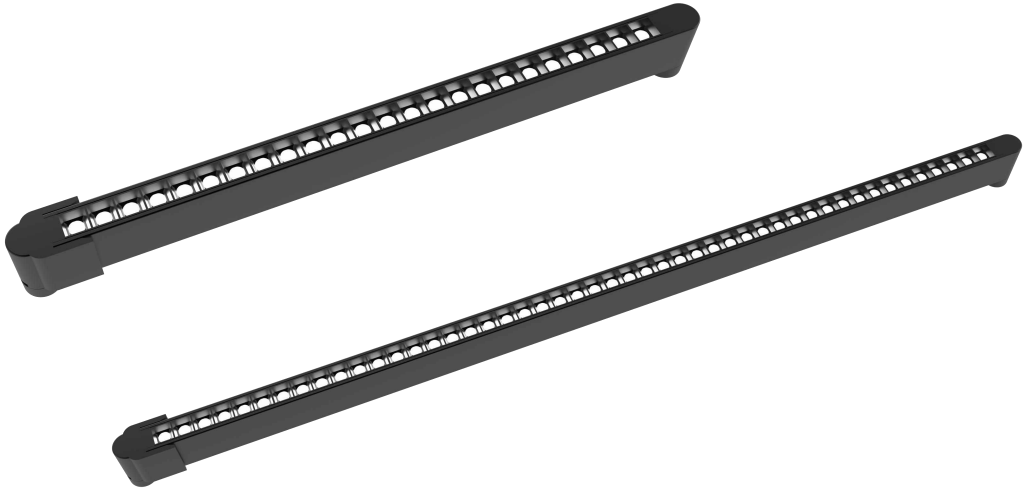

(1.Flexible track + 2.Fixings + 3.Low voltage power supply)

Photo	Drawing	Model	Fixture Size(cm)	Material	Power of Driver(watt)
	Flexible track	TGX	the price just for 1 Meter. Color is Black	/	/
	Track fixtures for ceilings and walls	TG-GDJ	Dia 2.6CM*H4.6CM	Aluminum	/
	Track tightener for ceilings and walls	TG-SJQ	86*86* (155-185) mm	304 Stainless steel+Aluminum	/
 <p>Meanwell Driver</p>	/	LRS-50-48V	99*82*30mm	/	50W
	/	LRS-75-48V	99*82*30mm	/	75W
	/	LRS-100-48V	129*87*30mm	/	100W
	/	LRS-150-48V	159*97*30mm	/	150W
	/	LRS-200-48V	215*115*30mm	/	200W
	/	LRS-350-48V	215*115*30mm	/	350W
	DALI Switch panel for dimming		86*86*34mm	/	Lights for 4 addresses and 4 scenes can be controlled separately (see instructions for details)
	DALI Bus Power Supply		112*35*67mm(L*W*H)	/	15Vdc/3W (64 lights available)

②Low voltage power supply

③DIY Light Module

What place you need ,Where it can fix.

3.1 LED Line Lamp (Flood lighting)

Item: TG-XTM-2J-SDA-24W
Watt.: LED 24W
Size: 502*26*57mm

TG-XTM-2J-SDA-24W

Item: TG-XTM-4J-SDA-48W
Watt.: LED 48W
Size: 933*26*57mm

TG-XTM-4J-SDA-48W

Beam angle: 100°
CRI: ≥90
CCT.: from 2700K to 6500K
Material: Aluminum
Voltage: AC100-240V,DC48V

3.2 LED Line Lamp (Spotlights)

Item: TG-XTD-R24T-SDA-24W

Watt.: LED 24W

Size: 502*26*57mm

Item: TG-XTD-R48T-SDA-48W

Watt.: LED 48W

Size: 933*26*57mm

Beam angle: 24°/36°

CRI: ≥90

CCT.: from 2700K to 6500K

Material: Aluminum

Voltage: AC100-240V, DC48V

3.3 LED Spotlight (01 series)