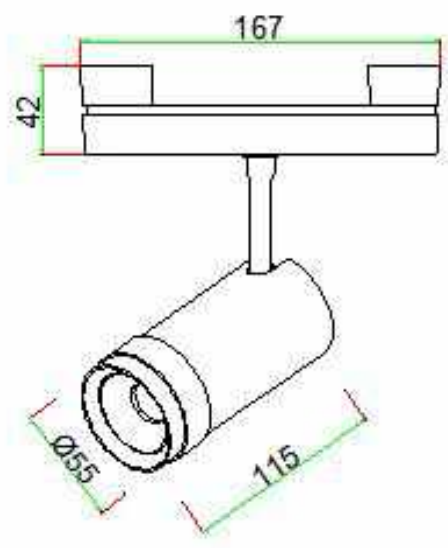

Item: TG-SP-063-SDA-12W
Watt.: LED 12W
Size: D52*H120mm

Item: TG-SP-064-SDA-18W
Watt.: LED 18W
Size: D63*H140mm

Beam angle: 15°/24°/36°
CRI: ≥90
CCT.: from 2700K to 6500K
Material: Aluminum
Voltage: AC100-240V,DC48V

TG-SP-062-SDA-6W

TG-SP-063-SDA-12W

TG-SP-064-SDA-18W

LED Spotlight (03 series)

Item: TG-SP-032-SDA-10W
Watt.: LED 10W
Size: D55*115mm

Item: TG-SP-033-SDA-18W
Watt.: LED 18W
Size: D65*135mm

Beam angle: can adjust the beam angle from 10°-55°
CRI: ≥90
CCT.: from 2700K to 6500K
Material: Aluminum
Voltage: AC100-240V,DC48V

TG-SP-032-SDA-10W

TG-SP-033-SDA-18W

can adjust the beam angle from 10° to 55°

Leaves[®] LED Spotlight (04/05 series)

Item: TG-SP-042-SDA-6W
Watt.: LED 6W
Size: D40*95mm

Beam angle: 12°/24°/38°
CRI: ≥90
CCT.: from 2700K to 6500K
Material: Aluminum
Voltage: AC100-240V DC48V