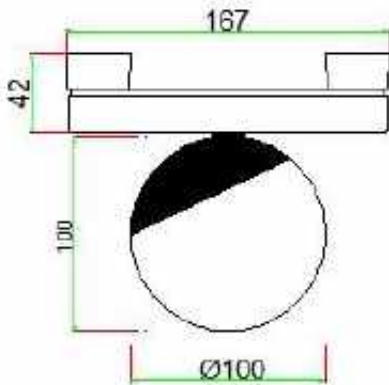

3.7 LED Wall light

Item: TG-YQ100Q-SDA-6W
Watt.: LED 6W
Size: D100*100mm

Beam angle: 100°
CRI: ≥90
CCT.: from 2700K to 6500K
Material: Aluminum
Voltage: AC100-240V DC48V

Item: TG-YQ110S-SDA-12W
Watt.: LED 12W
Size: D110*110mm

Beam angle: 24°
CRI: ≥90
CCT.: from 2700K to 6500K
Material: Aluminum
Voltage: AC100-240V DC48V