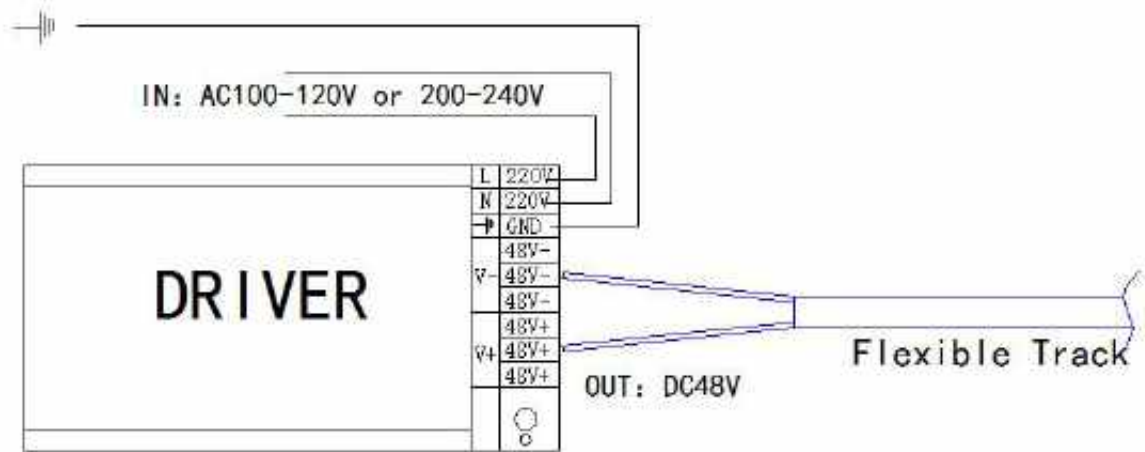

PART 2: DIY Basic Accessories

(1.Flexible track + 2.Fixings + 3.Low voltage power supply)

Photo	Drawing	Model	Fixture Size(cm)	Material	Power of Driver(watt)
	Flexible track	TGX	the price just for 1 Meter. Color is Black	/	/
	Track fixtures for ceilings and walls	TG-GDJ	Dia 2.6CM*H4.6CM	Aluminum	/
	Track tightener for ceilings and walls	TG-SJQ	86*86* (155-185) mm	304 Stainless steel+Aluminum	/
Meanwell Driver	/	LRS-50-48V	99*82*30mm	/	50W
	/	LRS-75-48V	99*82*30mm	/	75W
	/	LRS-100-48V	129*87*30mm	/	100W
	/	LRS-150-48V	159*97*30mm	/	150W
	/	LRS-200-48V	215*115*30mm	/	200W
	/	LRS-350-48V	215*115*30mm	/	350W
	DALI Switch panel for dimming		86*86*34mm	/	Lights for 4 addresses and 4 scenes can be controlled separately (see instructions for details)
	DALI Bus Power Supply		112*35*67mm(L*W*H)	/	15Vdc/3W (64 lights available)

第 4 页

Wiring diagram