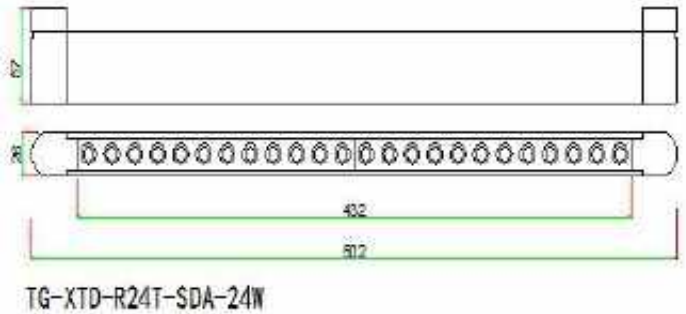

②Low voltage power supply

③DIY Light Module

What place you need ,Where it can fix.

3.1 LED Line Lamp (Flood lighting)

Item: TG-XTM-2J-SDA-24W
Watt.: LED 24W
Size: 502*26*57mm

TG-XTM-2J-SDA-24W

Item: TG-XTM-4J-SDA-48W
Watt.: LED 48W
Size: 933*26*57mm

TG-XTM-4J-SDA-48W

Beam angle: 100°
CRI: ≥90
CCT.: from 2700K to 6500K
Material: Aluminum
Voltage: AC100-240V,DC48V

3.2 LED Line Lamp (Spotlights)

Item: TG-XTD-R24T-SDA-24W

Watt.: LED 24W

Size: 502*26*57mm

Item: TG-XTD-R48T-SDA-48W

Watt.: LED 48W

Size: 933*26*57mm

Beam angle: 24°/36°

CRI: ≥90

CCT.: from 2700K to 6500K

Material: Aluminum

Voltage: AC100-240V, DC48V

3.3 LED Spotlight (01 series)

Item: TG-SP-011-SDA-12W
Watt.: LED 12W
Size: D50*130mm

Item: TG-SP-012-SDA-18W
Watt.: LED 18W
Size: D65*156mm

Item: TG-SP-013-SDA-24W
Watt.: LED 24W
Size: D76*182mm

Beam angle: 15°/24°/36°
CRI: ≥90
CCT.: from 2700K to 6500K
Material: Aluminum
Voltage: AC100-240V,DC48V