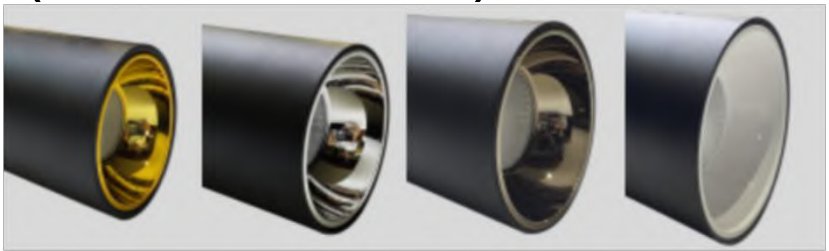

3.5 LED Down Light (DW01 series)

• This reflector can do below colors : Golden/Silver/Pearl Black/White