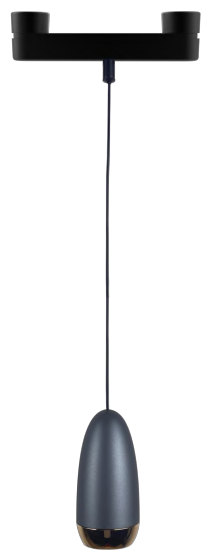

LED Down Light (Adjustable Style)

Item: TG-DW02-R72-SDA-12W
Watt.: LED 12W
Size: D72*H108mm

Item: TG-DW02-R92-SDA-18W
Watt.: LED 18W
Size: D92*H130mm

Beam angle: 15°/24°/36°
CRI: ≥90
CCT.: from 2700K to 6500K
Material: Aluminum
Voltage: AC100-240V,DC48V

TG-DW02-R72-SDA-12W

TG-DW02-R92-SDA-18W

Silver

Black

Gold

White

Leaves® 3.6 LED Pendant Light(Adjustable)

Item: TG-CD-05-SDA-6W
Watt.: LED 6W
Size: D60*H120mm
 (the lenth for hanging wire:800mm)
Color: Gray and Gold

Beam angle: can adjust the beam angle from 10°-55°
CRI: ≥90
CCT.: from 2700K to 6500K
Material: Aluminum
Voltage: AC100-240V,DC48V

3.7 LED Wall light

Item: TG-YQ100Q-SDA-6W
Watt.: LED 6W
Size: D100*100mm