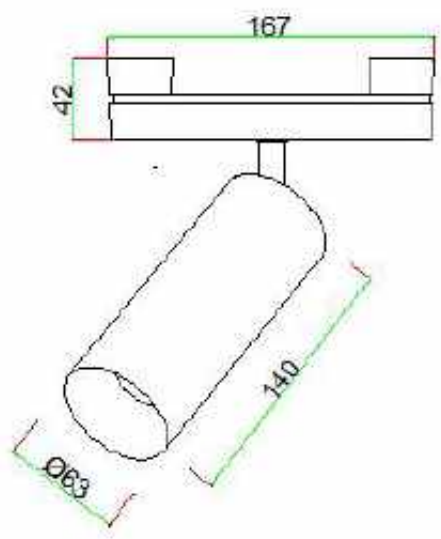

Item: TG-SP-011-SDA-12W
Watt.: LED 12W
Size: D50*130mm

Item: TG-SP-012-SDA-18W
Watt.: LED 18W
Size: D65*156mm

Item: TG-SP-013-SDA-24W
Watt.: LED 24W
Size: D76*182mm

Beam angle: 15°/24°/36°
CRI: ≥90
CCT.: from 2700K to 6500K
Material: Aluminum
Voltage: AC100-240V,DC48V

Item: TG-SP-063-SDA-12W
Watt.: LED 12W
Size: D52*H120mm

Item: TG-SP-064-SDA-18W
Watt.: LED 18W
Size: D63*H140mm

Beam angle: 15°/24°/36°
CRI: ≥90
CCT.: from 2700K to 6500K
Material: Aluminum
Voltage: AC100-240V,DC48V

TG-SP-062-SDA-6W

TG-SP-063-SDA-12W

TG-SP-064-SDA-18W

LED Spotlight (03 series)

Item: TG-SP-032-SDA-10W
Watt.: LED 10W
Size: D55*115mm

Item: TG-SP-033-SDA-18W
Watt.: LED 18W
Size: D65*135mm

Beam angle: can adjust the beam angle from 10°-55°
CRI: ≥90
CCT.: from 2700K to 6500K
Material: Aluminum
Voltage: AC100-240V,DC48V