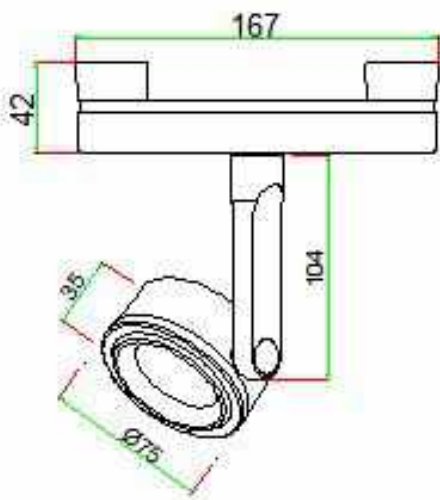

Watt.: LED 24W

Size: D80*150mm

Beam angle: 24°/36°

CRI: ≥90

CCT.: from 2700K to 6500K

Material: Aluminum

Voltage: AC100-240V,DC48V

TG-SP-PZ80-SDA-24W

LED Spotlight (Y075 series)

Item: TG-HM-Y075-SDA-10W
Watt.: LED 10W
Size: D75*35mm

Item: TG-HM-Y105-SDA-18W
Watt.: LED 18W
Size: D105*35mm

Beam angle: 24°/50°
CRI: ≥90
CCT.: from 2700K to 6500K
Material: Aluminum
Voltage: AC100-240V,DC48V