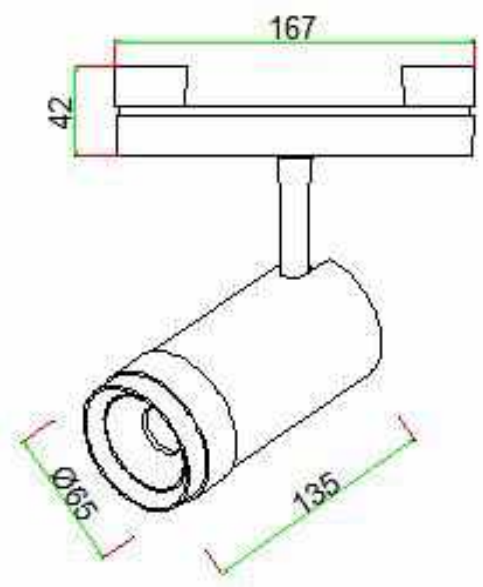

Item: TG-SP-063-SDA-12W
Watt.: LED 12W
Size: D52*H120mm

Item: TG-SP-064-SDA-18W
Watt.: LED 18W
Size: D63*H140mm

Beam angle: 15°/24°/36°
CRI: ≥90
CCT.: from 2700K to 6500K
Material: Aluminum
Voltage: AC100-240V,DC48V

TG-SP-062-SDA-6W

TG-SP-063-SDA-12W

TG-SP-064-SDA-18W

LED Spotlight (03 series)

Item: TG-SP-032-SDA-10W
Watt.: LED 10W
Size: D55*115mm

Item: TG-SP-033-SDA-18W
Watt.: LED 18W
Size: D65*135mm

Beam angle: can adjust the beam angle from 10°-55°
CRI: ≥90
CCT.: from 2700K to 6500K
Material: Aluminum
Voltage: AC100-240V,DC48V

TG-SP-032-SDA-10W

TG-SP-033-SDA-18W

can adjust the beam angle from 10° to 55°

Leaves[®] LED Spotlight (04/05 series)

Item: TG-SP-042-SDA-6W
Watt.: LED 6W
Size: D40*95mm

Beam angle: 12°/24°/38°
CRI: ≥90
CCT.: from 2700K to 6500K
Material: Aluminum
Voltage: AC100-240V DC48V