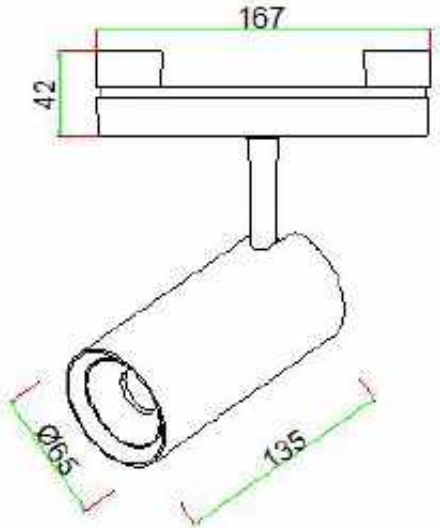

TG-SP-023-SDA-18W