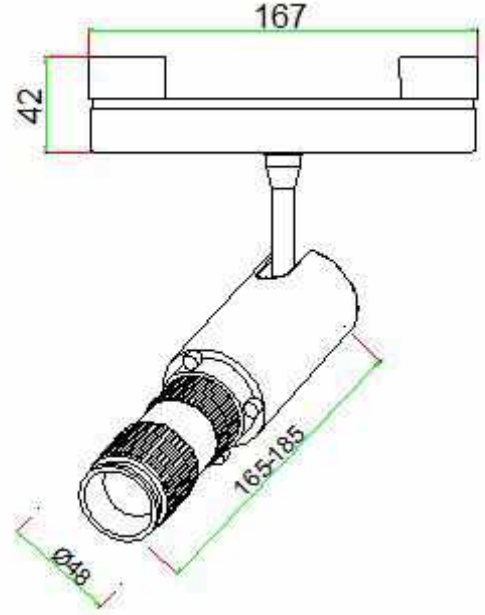

Watt.: LED 24W

Size: D80*150mm

Beam angle: 24°/36°

CRI: ≥90

CCT.: from 2700K to 6500K

Material: Aluminum

Voltage: AC100-240V,DC48V

TG-SP-PZ80-SDA-24W

LED Spotlight (Y075 series)

Item: TG-HM-Y075-SDA-10W
Watt.: LED 10W
Size: D75*35mm

Item: TG-HM-Y105-SDA-18W
Watt.: LED 18W
Size: D105*35mm

Beam angle: 24°/50°
CRI: ≥90
CCT.: from 2700K to 6500K
Material: Aluminum
Voltage: AC100-240V,DC48V

TG-HM-Y075-SDA-10W

TG-HM-Y105-SDA-18W

LED Spotlight

Item: TG-CG-048-SDA-12W

Watt.: LED 12W

Size: D48*185mm

Beam angle: 19.5°-34°

CRI: ≥90