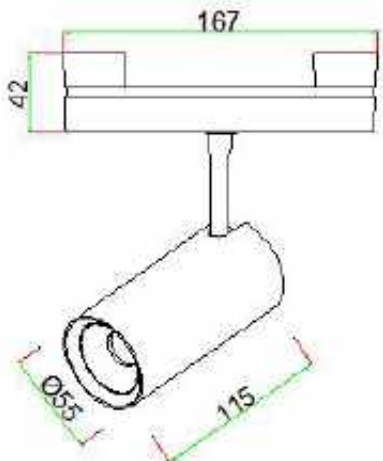

TG-SP-022-SDA-12W