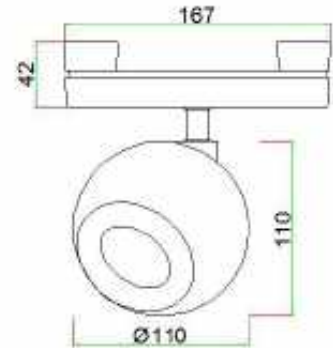

3.7 LED Wall light

Item: TG-YQ100Q-SDA-6W
Watt.: LED 6W
Size: D100*100mm

Beam angle: 100°
CRI: ≥90
CCT.: from 2700K to 6500K
Material: Aluminum
Voltage: AC100-240V DC48V

Item: TG-YQ110S-SDA-12W
Watt.: LED 12W
Size: D110*110mm

Beam angle: 24°
CRI: ≥90
CCT.: from 2700K to 6500K
Material: Aluminum
Voltage: AC100-240V DC48V