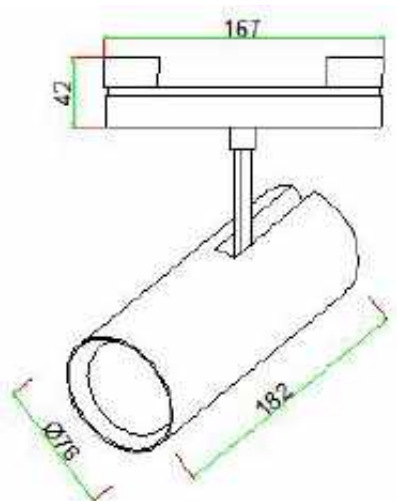

TG-SP-013-SDA-24W