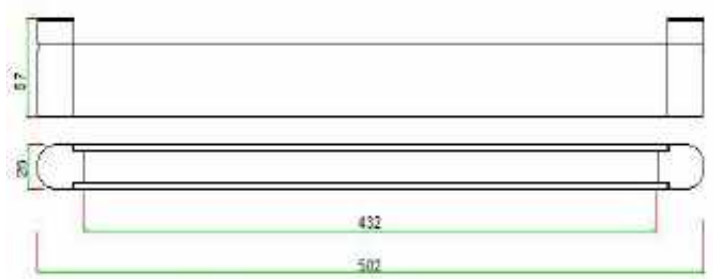

第 4 页

Wiring diagram

- A set of innovative track designs for playing with stereo space.

PART 3: DIY Light Module

- Only need 3 sets of core components to play with hundreds of light designs

①Flexible track

②Low voltage power supply

③DIY Light Module

What place you need ,Where it can fix.

3.1 LED Line Lamp (Flood lighting)

Item: TG-XTM-2J-SDA-24W
Watt.: LED 24W
Size: 502*26*57mm

TG-XTM-2J-SDA-24W

Item: TG-XTM-4J-SDA-48W
Watt.: LED 48W
Size: 933*26*57mm

TG-XTM-4J-SDA-48W

Beam angle: 100°
CRI: ≥90
CCT.: from 2700K to 6500K
Material: Aluminum
Voltage: AC100-240V,DC48V

3.2 LED Line Lamp (Spotlights)

Item: TG-XTD-R24T-SDA-24W

Watt.: LED 24W

Size: 502*26*57mm

Item: TG-XTD-R48T-SDA-48W

Watt.: LED 48W

Size: 933*26*57mm

Beam angle: 24°/36°

CRI: ≥90

CCT.: from 2700K to 6500K

Material: Aluminum

Voltage: AC100-240V, DC48V

3.3 LED Spotlight (01 series)