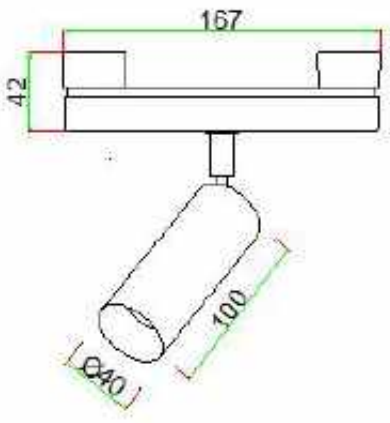

Watt.: LED 48W

Size: 933*26*57mm

Beam angle: 24°/36°

CRI: ≥90

CCT.: from 2700K to 6500K

Material: Aluminum

Voltage: AC100-240V, DC48V

3.3 LED Spotlight (01 series)

Item: TG-SP-011-SDA-12W
Watt.: LED 12W
Size: D50*130mm

Item: TG-SP-012-SDA-18W
Watt.: LED 18W
Size: D65*156mm

Item: TG-SP-013-SDA-24W
Watt.: LED 24W
Size: D76*182mm

Beam angle: 15°/24°/36°
CRI: ≥90
CCT.: from 2700K to 6500K
Material: Aluminum
Voltage: AC100-240V,DC48V

Beam angle: 15°/24°/36°
CRI: ≥90
CCT.: from 2700K to 6500K
Material: Aluminum
Voltage: AC100-240V,DC48V

TG-SP-021-SDA-6W

TG-SP-022-SDA-12W

TG-SP-023-SDA-18W

LED Spotlight (06 series)

Item: TG-SP-062-SDA-6W
Watt.: LED 6W
Size: D40*H100mm

Item: TG-SP-063-SDA-12W
Watt.: LED 12W
Size: D52*H120mm

Item: TG-SP-064-SDA-18W
Watt.: LED 18W
Size: D63*H140mm

Beam angle: 15°/24°/36°
CRI: ≥90
CCT.: from 2700K to 6500K
Material: Aluminum
Voltage: AC100-240V,DC48V