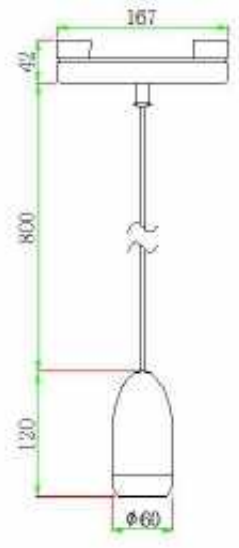

TG-DW01-R94-SDA-18W

TG-DW01-R115-SDA-24W

Item: TG-DW01-R94-SDA-18W
Watt.: LED 18W
Size: D94*150mm

Item: TG-DW01-R115-SDA-24W
Watt.: LED 24W
Size: D115*160mm

Beam angle: 15°/30°/45°
CRI: ≥90
CCT.: from 2700K to 6500K
Material: Aluminum
Voltage: AC100-240V,DC48V

LED Down Light (Adjustable Style)

Item: TG-DW02-R72-SDA-12W
Watt.: LED 12W
Size: D72*H108mm

Item: TG-DW02-R92-SDA-18W
Watt.: LED 18W
Size: D92*H130mm

Beam angle: 15°/24°/36°
CRI: ≥90
CCT.: from 2700K to 6500K
Material: Aluminum
Voltage: AC100-240V,DC48V

TG-DW02-R72-SDA-12W

TG-DW02-R92-SDA-18W

Silver

Black

Gold

White

Leaves® 3.6 LED Pendant Light(Adjustable)

Item: TG-CD-05-SDA-6W
Watt.: LED 6W
Size: D60*H120mm
 (the lenth for hanging wire:800mm)
Color: Gray and Gold

Item: TG-CD-07-SDA-12W
Watt.: LED 12W
Size: D100*H100mm (the lenth for hanging wire:800mm)
Color: Black and White.

Beam angle: 24°
CRI: ≥90
CCT.: from 2700K to 6500K
Material: Aluminum
Voltage: AC100-240V,DC48V