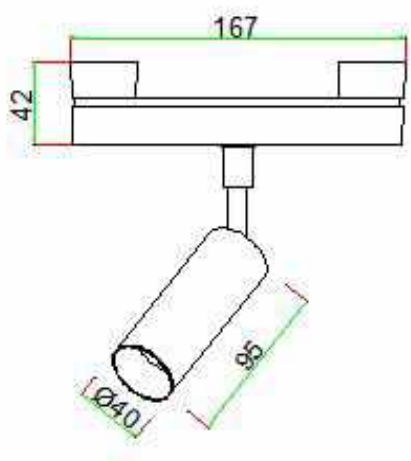

Item: TG-SP-063-SDA-12W
Watt.: LED 12W
Size: D52*H120mm

Item: TG-SP-064-SDA-18W
Watt.: LED 18W
Size: D63*H140mm

Beam angle: 15°/24°/36°
CRI: ≥90
CCT.: from 2700K to 6500K
Material: Aluminum
Voltage: AC100-240V,DC48V

TG-SP-062-SDA-6W

TG-SP-063-SDA-12W

TG-SP-064-SDA-18W

LED Spotlight (03 series)

Item: TG-SP-032-SDA-10W
Watt.: LED 10W
Size: D55*115mm

Item: TG-SP-033-SDA-18W
Watt.: LED 18W
Size: D65*135mm

Beam angle: can adjust the beam angle from 10°-55°
CRI: ≥90
CCT.: from 2700K to 6500K
Material: Aluminum
Voltage: AC100-240V,DC48V

TG-SP-032-SDA-10W

TG-SP-033-SDA-18W

can adjust the beam angle from 10° to 55°

Leaves[®] LED Spotlight (04/05 series)

Item: TG-SP-042-SDA-6W
Watt.: LED 6W
Size: D40*95mm

Beam angle: 12°/24°/38°
CRI: ≥90
CCT.: from 2700K to 6500K
Material: Aluminum
Voltage: AC100-240V DC48V