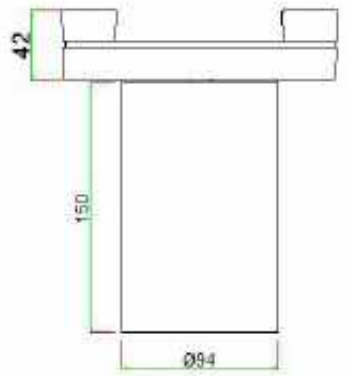

TG-DW01-R94-SDA-18W

TG-DW01-R115-SDA-24W

Item: TG-DW01-R94-SDA-18W
Watt.: LED 18W
Size: D94*150mm

Item: TG-DW01-R115-SDA-24W
Watt.: LED 24W
Size: D115*160mm

Beam angle: 15°/30°/45°
CRI: ≥90
CCT.: from 2700K to 6500K
Material: Aluminum
Voltage: AC100-240V,DC48V

LED Down Light (Adjustable Style)

Item: TG-DW02-R72-SDA-12W
Watt.: LED 12W
Size: D72*H108mm

Item: TG-DW02-R92-SDA-18W
Watt.: LED 18W
Size: D92*H130mm

Beam angle: 15°/24°/36°
CRI: ≥90
CCT.: from 2700K to 6500K
Material: Aluminum
Voltage: AC100-240V,DC48V