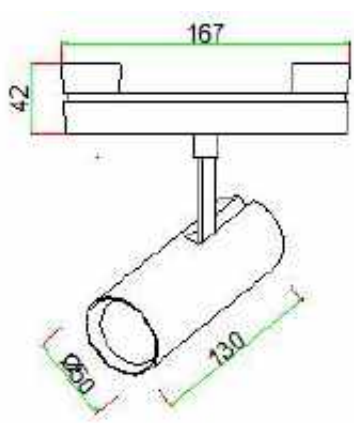

TG-XTM-4J-SDA-48W

Beam angle: 100°
CRI: ≥90
CCT.: from 2700K to 6500K
Material: Aluminum
Voltage: AC100-240V,DC48V

3.2 LED Line Lamp (Spotlights)

Item: TG-XTD-R24T-SDA-24W

Watt.: LED 24W

Size: 502*26*57mm

Item: TG-XTD-R48T-SDA-48W

Watt.: LED 48W

Size: 933*26*57mm

Beam angle: 24°/36°

CRI: ≥90

CCT.: from 2700K to 6500K

Material: Aluminum

Voltage: AC100-240V, DC48V

3.3 LED Spotlight (01 series)

Item: TG-SP-011-SDA-12W
Watt.: LED 12W
Size: D50*130mm

Item: TG-SP-012-SDA-18W
Watt.: LED 18W
Size: D65*156mm

Item: TG-SP-013-SDA-24W
Watt.: LED 24W
Size: D76*182mm

Beam angle: 15°/24°/36°
CRI: ≥90
CCT.: from 2700K to 6500K
Material: Aluminum
Voltage: AC100-240V,DC48V