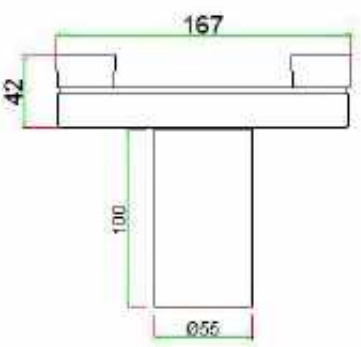

TG-DW01-R55-SDA-6W