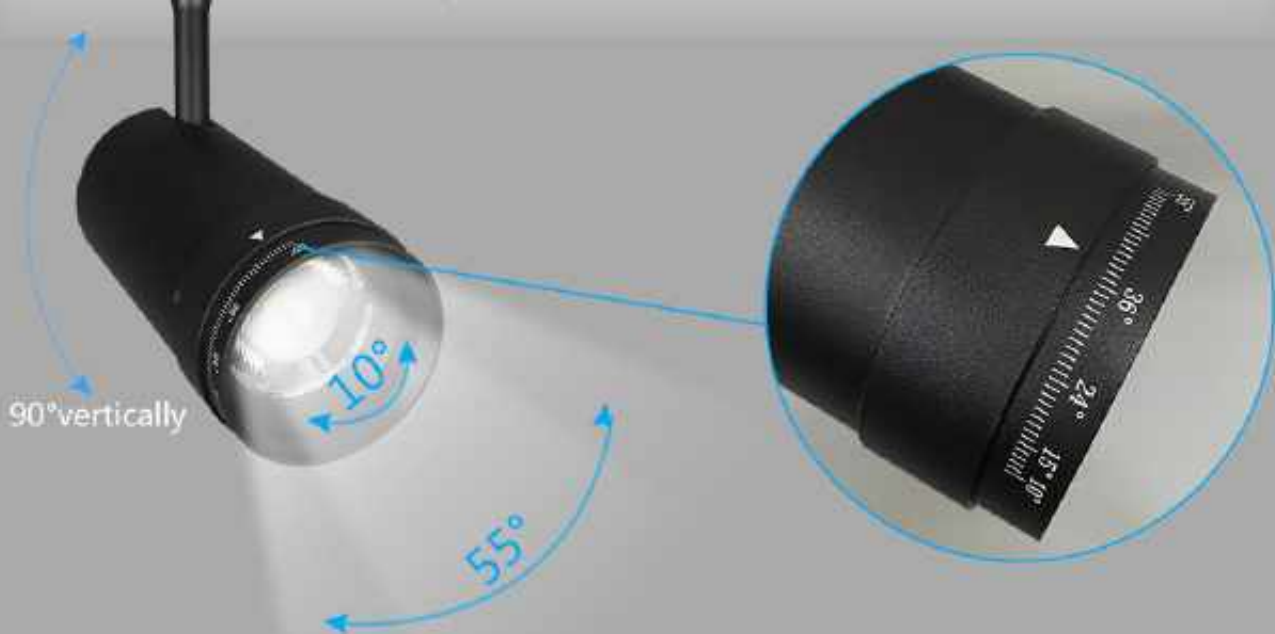

TG-SP-062-SDA-6W

TG-SP-063-SDA-12W

TG-SP-064-SDA-18W

LED Spotlight (03 series)

Item: TG-SP-032-SDA-10W
Watt.: LED 10W
Size: D55*115mm

Item: TG-SP-033-SDA-18W
Watt.: LED 18W
Size: D65*135mm

Beam angle: can adjust the beam angle from 10°-55°
CRI: ≥90
CCT.: from 2700K to 6500K
Material: Aluminum
Voltage: AC100-240V,DC48V

TG-SP-032-SDA-10W

TG-SP-033-SDA-18W

can adjust the beam angle from 10° to 55°

Leaves[®] LED Spotlight (04/05 series)

Item: TG-SP-042-SDA-6W
Watt.: LED 6W
Size: D40*95mm

Beam angle: 12°/24°/38°
CRI: ≥90
CCT.: from 2700K to 6500K
Material: Aluminum
Voltage: AC100-240V DC48V