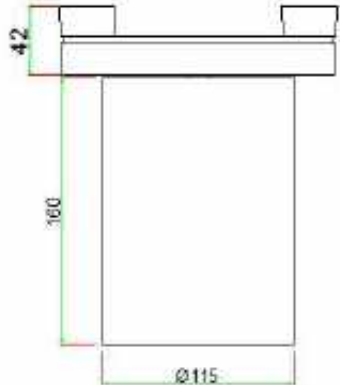

Leaves[®] 3.4 LED Wall Washer (02 series)

Item: TG-BXQM-11-SDA-6W
Watt.: LED 6W
Size: L118*W23*H87mm

Item: TG-BXQM-12-SDA-12W
Watt.: LED 12W
Size: L231*W23*H87mm

Beam angle: 100°
CRI: ≥90
CCT.: from 2700K to 6500K
Material: Aluminum
Voltage: AC100-240V,DC48V

TG-DW01-R94-SDA-18W

TG-DW01-R115-SDA-24W

Item: TG-DW01-R94-SDA-18W
Watt.: LED 18W
Size: D94*150mm

Item: TG-DW01-R115-SDA-24W
Watt.: LED 24W
Size: D115*160mm

Beam angle: 15°/30°/45°
CRI: ≥90
CCT.: from 2700K to 6500K
Material: Aluminum
Voltage: AC100-240V,DC48V

LED Down Light (Adjustable Style)

Item: TG-DW02-R72-SDA-12W
Watt.: LED 12W
Size: D72*H108mm

Item: TG-DW02-R92-SDA-18W
Watt.: LED 18W
Size: D92*H130mm

Beam angle: 15°/24°/36°
CRI: ≥90
CCT.: from 2700K to 6500K
Material: Aluminum
Voltage: AC100-240V,DC48V

Item: TG-CD-07-SDA-12W
Watt.: LED 12W
Size: D100*H100mm (the lenth for hanging wire:800mm)
Color: Black and White.

Beam angle: 24°
CRI: ≥90
CCT.: from 2700K to 6500K
Material: Aluminum
Voltage: AC100-240V,DC48V