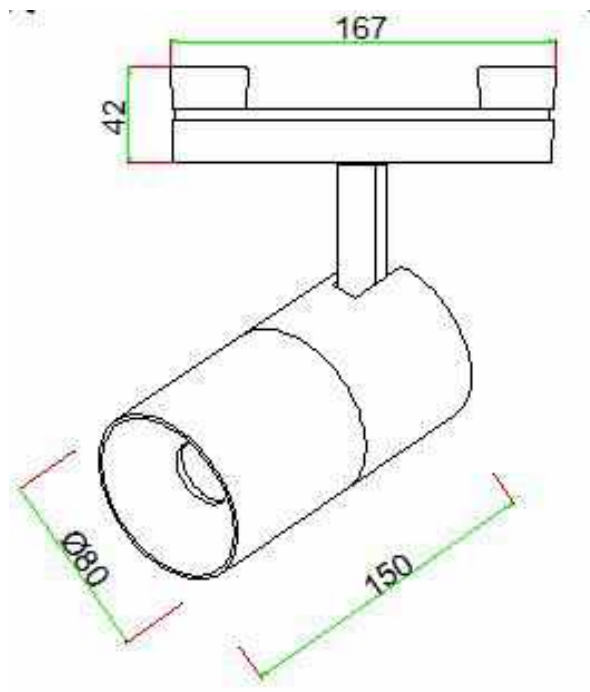

LED Spotlight (PZ80 series)

Item: TG-SP-PZ80-SDA-24W

Watt.: LED 24W

Size: D80*150mm

Beam angle: 24°/36°

CRI: ≥90

CCT.: from 2700K to 6500K

Material: Aluminum

Voltage: AC100-240V,DC48V

TG-SP-PZ80-SDA-24W