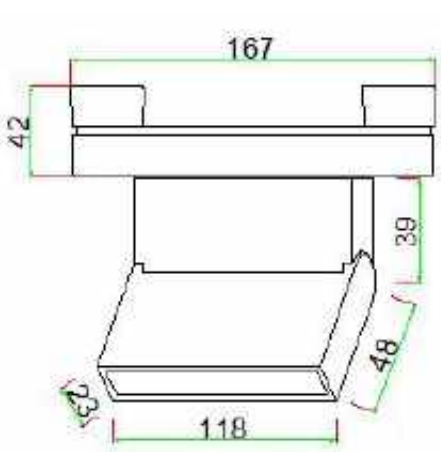

Leaves® 3.4 LED Wall Washer (02 series)

Item: TG-BXQM-11-SDA-6W
Watt.: LED 6W
Size: L118*W23*H87mm

Item: TG-BXQM-12-SDA-12W
Watt.: LED 12W
Size: L231*W23*H87mm

Beam angle: 100°
CRI: ≥90
CCT.: from 2700K to 6500K
Material: Aluminum
Voltage: AC100-240V,DC48V