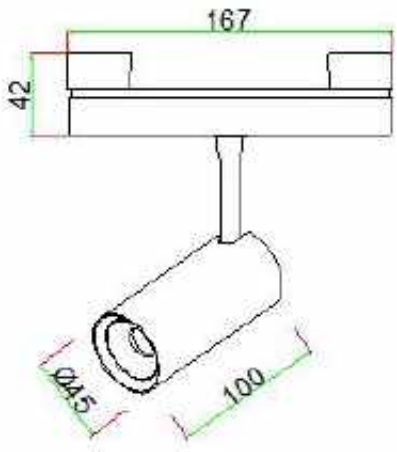

TG-SP-021-SDA-6W