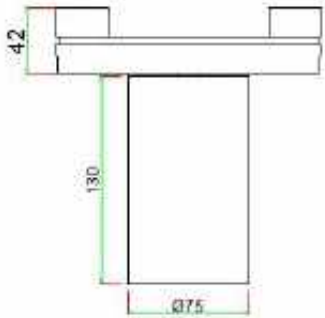

TG-DW01-R75-SDA-12W

Item: TG-DW01-R55-SDA-6W
Watt.: LED 6W
Size: D55*100mm

Item: TG-DW01-R75-SDA-12W
Watt.: LED 12W
Size: D75*130mm