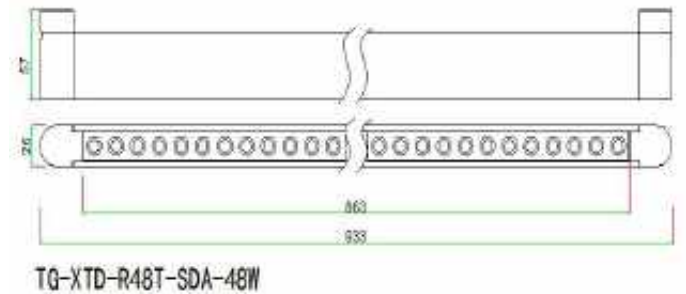

②Low voltage power supply

③DIY Light Module

What place you need ,Where it can fix.

3.1 LED Line Lamp (Flood lighting)

Item: TG-XTM-2J-SDA-24W
Watt.: LED 24W
Size: 502*26*57mm

TG-XTM-2J-SDA-24W

Item: TG-XTM-4J-SDA-48W
Watt.: LED 48W
Size: 933*26*57mm

TG-XTM-4J-SDA-48W

Beam angle: 100°
CRI: ≥90
CCT.: from 2700K to 6500K
Material: Aluminum
Voltage: AC100-240V,DC48V

3.2 LED Line Lamp (Spotlights)

Item: TG-XTD-R24T-SDA-24W

Watt.: LED 24W

Size: 502*26*57mm

Item: TG-XTD-R48T-SDA-48W

Watt.: LED 48W

Size: 933*26*57mm

Beam angle: 24°/36°

CRI: ≥90

CCT.: from 2700K to 6500K

Material: Aluminum

Voltage: AC100-240V, DC48V

3.3 LED Spotlight (01 series)

Item: TG-SP-011-SDA-12W
Watt.: LED 12W
Size: D50*130mm

Item: TG-SP-012-SDA-18W
Watt.: LED 18W
Size: D65*156mm

Item: TG-SP-013-SDA-24W
Watt.: LED 24W
Size: D76*182mm

Beam angle: 15°/24°/36°
CRI: ≥90
CCT.: from 2700K to 6500K
Material: Aluminum
Voltage: AC100-240V,DC48V