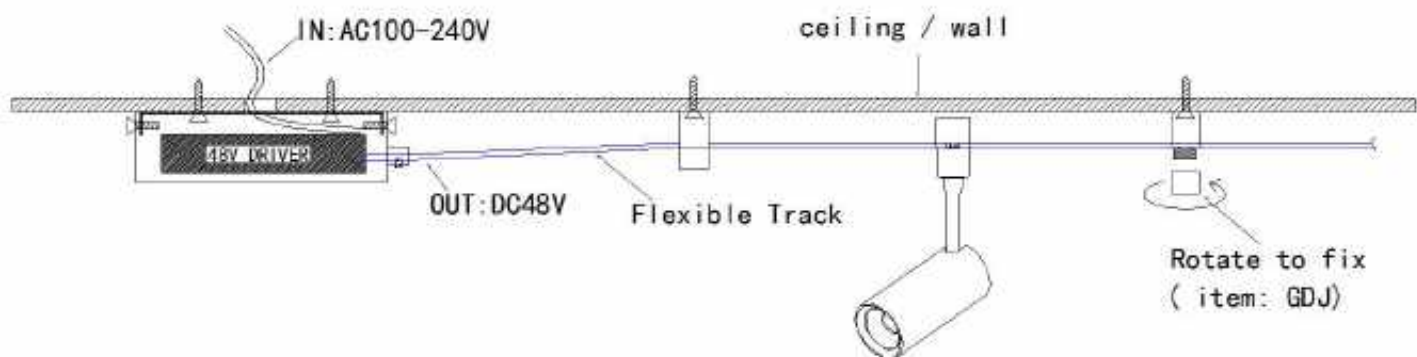

PART 1:DIY Flexible Track (patent for invention)

- ✓ Minimal storage and transportation costs.
- ✓ Safe low-voltage track (**DC48V**) technology.

Even my grandmother can handle it easily.

➤ Free cutting and easy construction