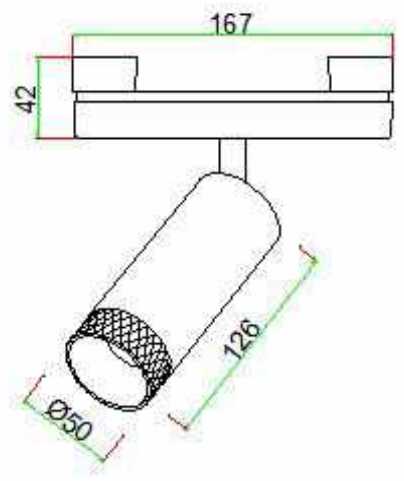

Item: TG-SP-063-SDA-12W
Watt.: LED 12W
Size: D52*H120mm

Item: TG-SP-064-SDA-18W
Watt.: LED 18W
Size: D63*H140mm

Beam angle: 15°/24°/36°
CRI: ≥90
CCT.: from 2700K to 6500K
Material: Aluminum
Voltage: AC100-240V,DC48V

TG-SP-062-SDA-6W

TG-SP-063-SDA-12W

TG-SP-064-SDA-18W

LED Spotlight (03 series)

Item: TG-SP-032-SDA-10W
Watt.: LED 10W
Size: D55*115mm

Item: TG-SP-033-SDA-18W
Watt.: LED 18W
Size: D65*135mm

Beam angle: can adjust the beam angle from 10°-55°
CRI: ≥90
CCT.: from 2700K to 6500K
Material: Aluminum
Voltage: AC100-240V,DC48V

TG-SP-032-SDA-10W

TG-SP-033-SDA-18W

can adjust the beam angle from 10° to 55°

Leaves[®] LED Spotlight (04/05 series)

Item: TG-SP-042-SDA-6W
Watt.: LED 6W
Size: D40*95mm

Beam angle: 12°/24°/38°
CRI: ≥90
CCT.: from 2700K to 6500K
Material: Aluminum
Voltage: AC100-240V DC48V