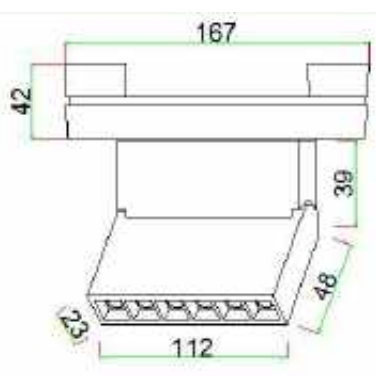

Leaves® 3.4 LED Wall Washer (01 series)