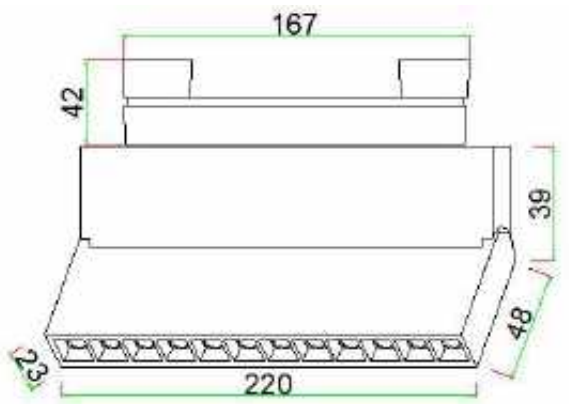

CCT.: from 2700K to 6500K

Material: Aluminum

Voltage: AC100-240V,DC48V

By adjusting the lens, different shapes of light and shadow can be cut freely.

Leaves[®] 3.4 LED Wall Washer (01 series)

Item: TG-BXQD-21-SDA-6W
Watt.: LED 6W
Size: L112*W23*H87mm