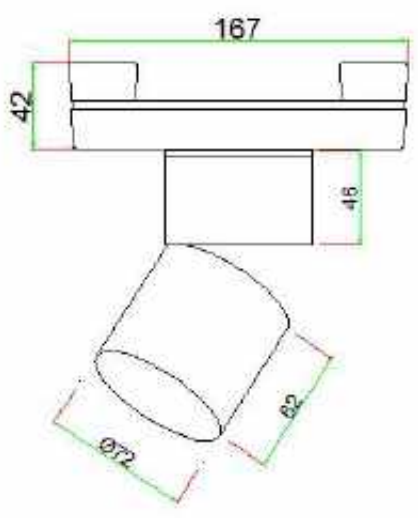

TG-DW01-R94-SDA-18W

TG-DW01-R115-SDA-24W

Item: TG-DW01-R94-SDA-18W
Watt.: LED 18W
Size: D94*150mm

Item: TG-DW01-R115-SDA-24W
Watt.: LED 24W
Size: D115*160mm

Beam angle: 15°/30°/45°
CRI: ≥90
CCT.: from 2700K to 6500K
Material: Aluminum
Voltage: AC100-240V,DC48V

LED Down Light (Adjustable Style)

Item: TG-DW02-R72-SDA-12W
Watt.: LED 12W
Size: D72*H108mm

Item: TG-DW02-R92-SDA-18W
Watt.: LED 18W
Size: D92*H130mm

Beam angle: 15°/24°/36°
CRI: ≥90
CCT.: from 2700K to 6500K
Material: Aluminum
Voltage: AC100-240V,DC48V