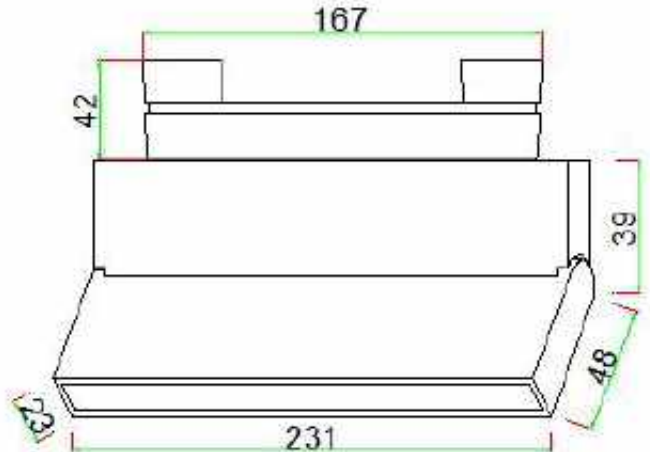

Leaves® 3.4 LED Wall Washer (02 series)

Item: TG-BXQM-11-SDA-6W
Watt.: LED 6W
Size: L118*W23*H87mm

Item: TG-BXQM-12-SDA-12W
Watt.: LED 12W
Size: L231*W23*H87mm

Beam angle: 100°
CRI: ≥90
CCT.: from 2700K to 6500K
Material: Aluminum
Voltage: AC100-240V,DC48V