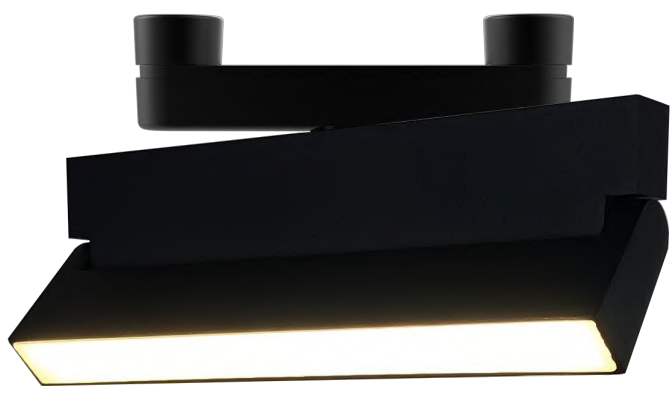

Leaves® 3.4 LED Wall Washer (02 series)

Item: TG-BXQM-11-SDA-6W
Watt.: LED 6W
Size: L118*W23*H87mm

Item: TG-BXQM-12-SDA-12W
Watt.: LED 12W
Size: L231*W23*H87mm

Beam angle: 100°
CRI: ≥90
CCT.: from 2700K to 6500K
Material: Aluminum
Voltage: AC100-240V,DC48V