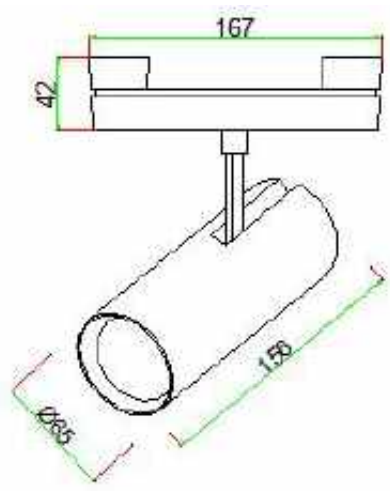

TG-SP-012-SDA-18W