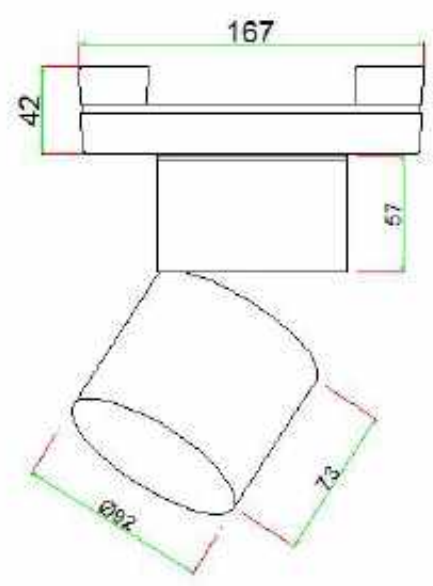

TG-DW02-R92-SDA-18W