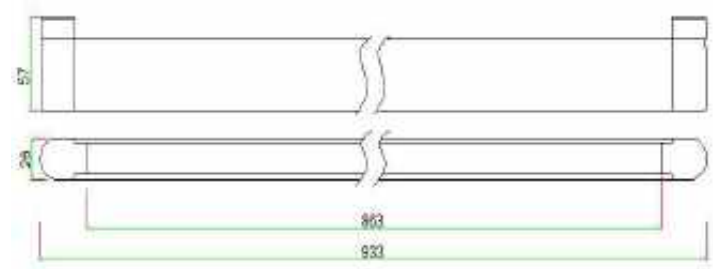

②Low voltage power supply

③DIY Light Module

What place you need ,Where it can fix.

3.1 LED Line Lamp (Flood lighting)

Item: TG-XTM-2J-SDA-24W
Watt.: LED 24W
Size: 502*26*57mm

TG-XTM-2J-SDA-24W

Item: TG-XTM-4J-SDA-48W
Watt.: LED 48W
Size: 933*26*57mm

TG-XTM-4J-SDA-48W

Beam angle: 100°
CRI: ≥90
CCT.: from 2700K to 6500K
Material: Aluminum
Voltage: AC100-240V,DC48V

3.2 LED Line Lamp (Spotlights)

Item: TG-XTD-R24T-SDA-24W

Watt.: LED 24W

Size: 502*26*57mm

Item: TG-XTD-R48T-SDA-48W

Watt.: LED 48W

Size: 933*26*57mm

Beam angle: 24°/36°

CRI: ≥90

CCT.: from 2700K to 6500K

Material: Aluminum

Voltage: AC100-240V, DC48V

3.3 LED Spotlight (01 series)