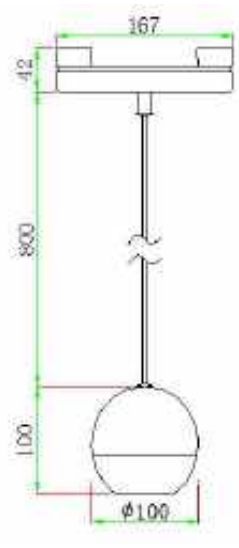

Leaves® 3.6 LED Pendant Light(Adjustable)

Item: TG-CD-05-SDA-6W
Watt.: LED 6W
Size: D60*H120mm
(the lenth for hanging wire:800mm)
Color: Gray and Gold

Item: TG-CD-07-SDA-12W
Watt.: LED 12W
Size: D100*H100mm (the lenth for hanging wire:800mm)
Color: Black and White.

Beam angle: 24°
CRI: ≥90
CCT.: from 2700K to 6500K
Material: Aluminum
Voltage: AC100-240V,DC48V

Beam angle: can adjust the beam angle from 10°-55°
CRI: ≥90
CCT.: from 2700K to 6500K
Material: Aluminum
Voltage: AC100-240V,DC48V