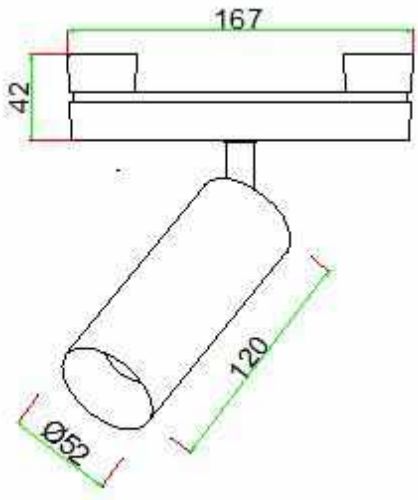

TG-SP-063-SDA-12W