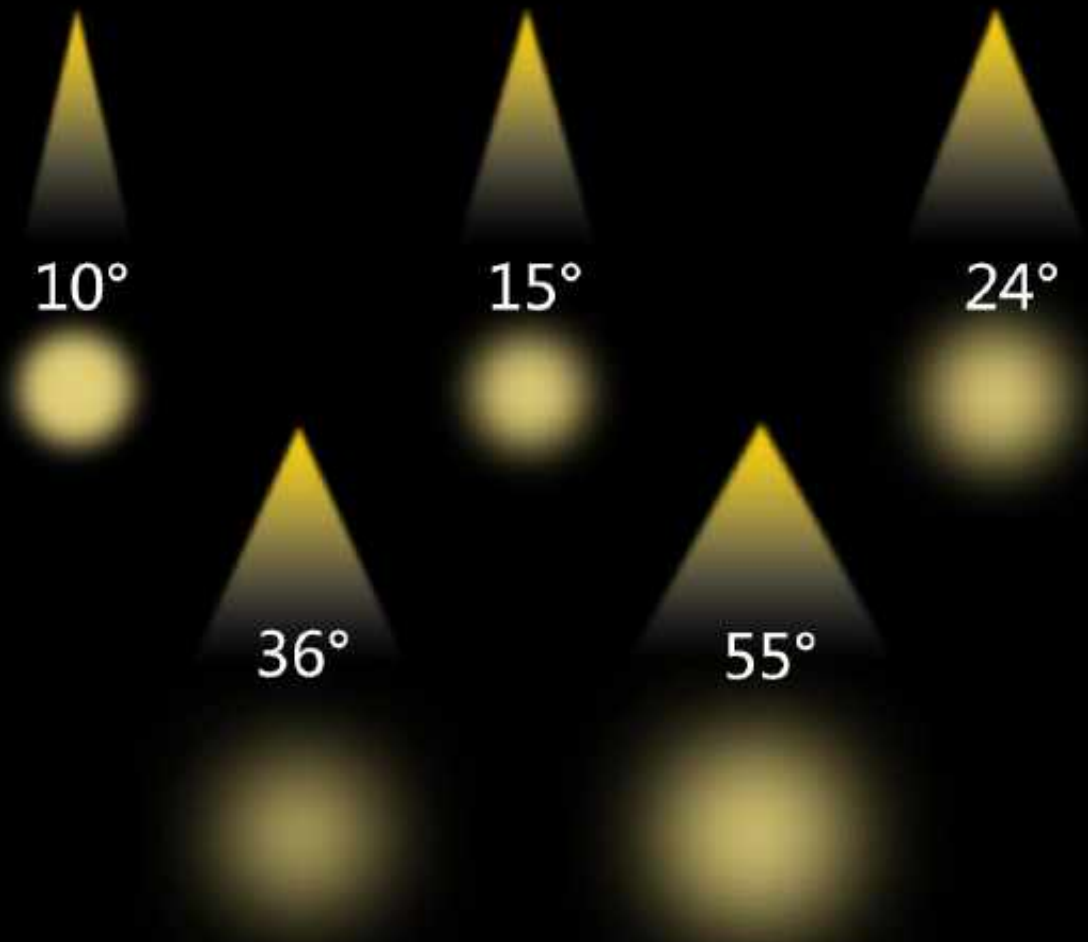

TG-SP-062-SDA-6W

TG-SP-063-SDA-12W

TG-SP-064-SDA-18W

LED Spotlight (03 series)

Item: TG-SP-032-SDA-10W
Watt.: LED 10W
Size: D55*115mm

Item: TG-SP-033-SDA-18W
Watt.: LED 18W
Size: D65*135mm

Beam angle: can adjust the beam angle from 10°-55°
CRI: ≥90
CCT.: from 2700K to 6500K
Material: Aluminum
Voltage: AC100-240V,DC48V

TG-SP-032-SDA-10W

TG-SP-033-SDA-18W

can adjust the beam angle from 10° to 55°

Leaves[®] LED Spotlight (04/05 series)

Item: TG-SP-042-SDA-6W
Watt.: LED 6W
Size: D40*95mm

Beam angle: 12°/24°/38°
CRI: ≥90
CCT.: from 2700K to 6500K
Material: Aluminum
Voltage: AC100-240V DC48V