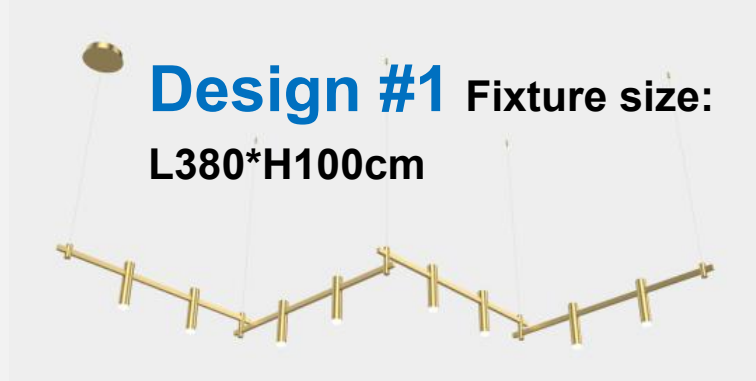

Patent Design

350° Rotated

Easy to install, just need to rotate the components according to your design

- ✓ Reduce the maintenance costs
- ✓ Smart mechanical buckle, safe and stable
- ✓ collocate freely, combination freely

➤ 1 lamp (just 3 SKU) > 6 designs

Design #1 Fixture size:
80*80*25CM

Small Packing size: 83*38*12.5CM
1*40HQ can ship: 1718 sets

Design #3 Fixture size:
φ92*H28CM

Design #4 Fixture size:
85*81*28CM

Design #2 Fixture size:
230*32*19CM

Leaves

Fixture size: \varnothing 80*H120CM

Packing size: 83*44*12.5CM, 1*40HQ can ship: 1488 sets

Leaves®

Fixture size: 310*30*28CM
Packing size: 80*43*12.5CM
1*40HQ can ship: 1558 sets

Fixture size: 247*100*25CM

Packing size: 64*64*12.5CM

1*40HQ can ship: 1314 sets

Leaves[®]

Leaves[®]

Fixture size: 180*60*25CM
Packing size:81*81*12.5CM
1*40HQ can ship: 817 sets

Fixture size:230*230*60CM

Packing size: 83*63*16.5CM

1*40HQ can ship: 779 sets