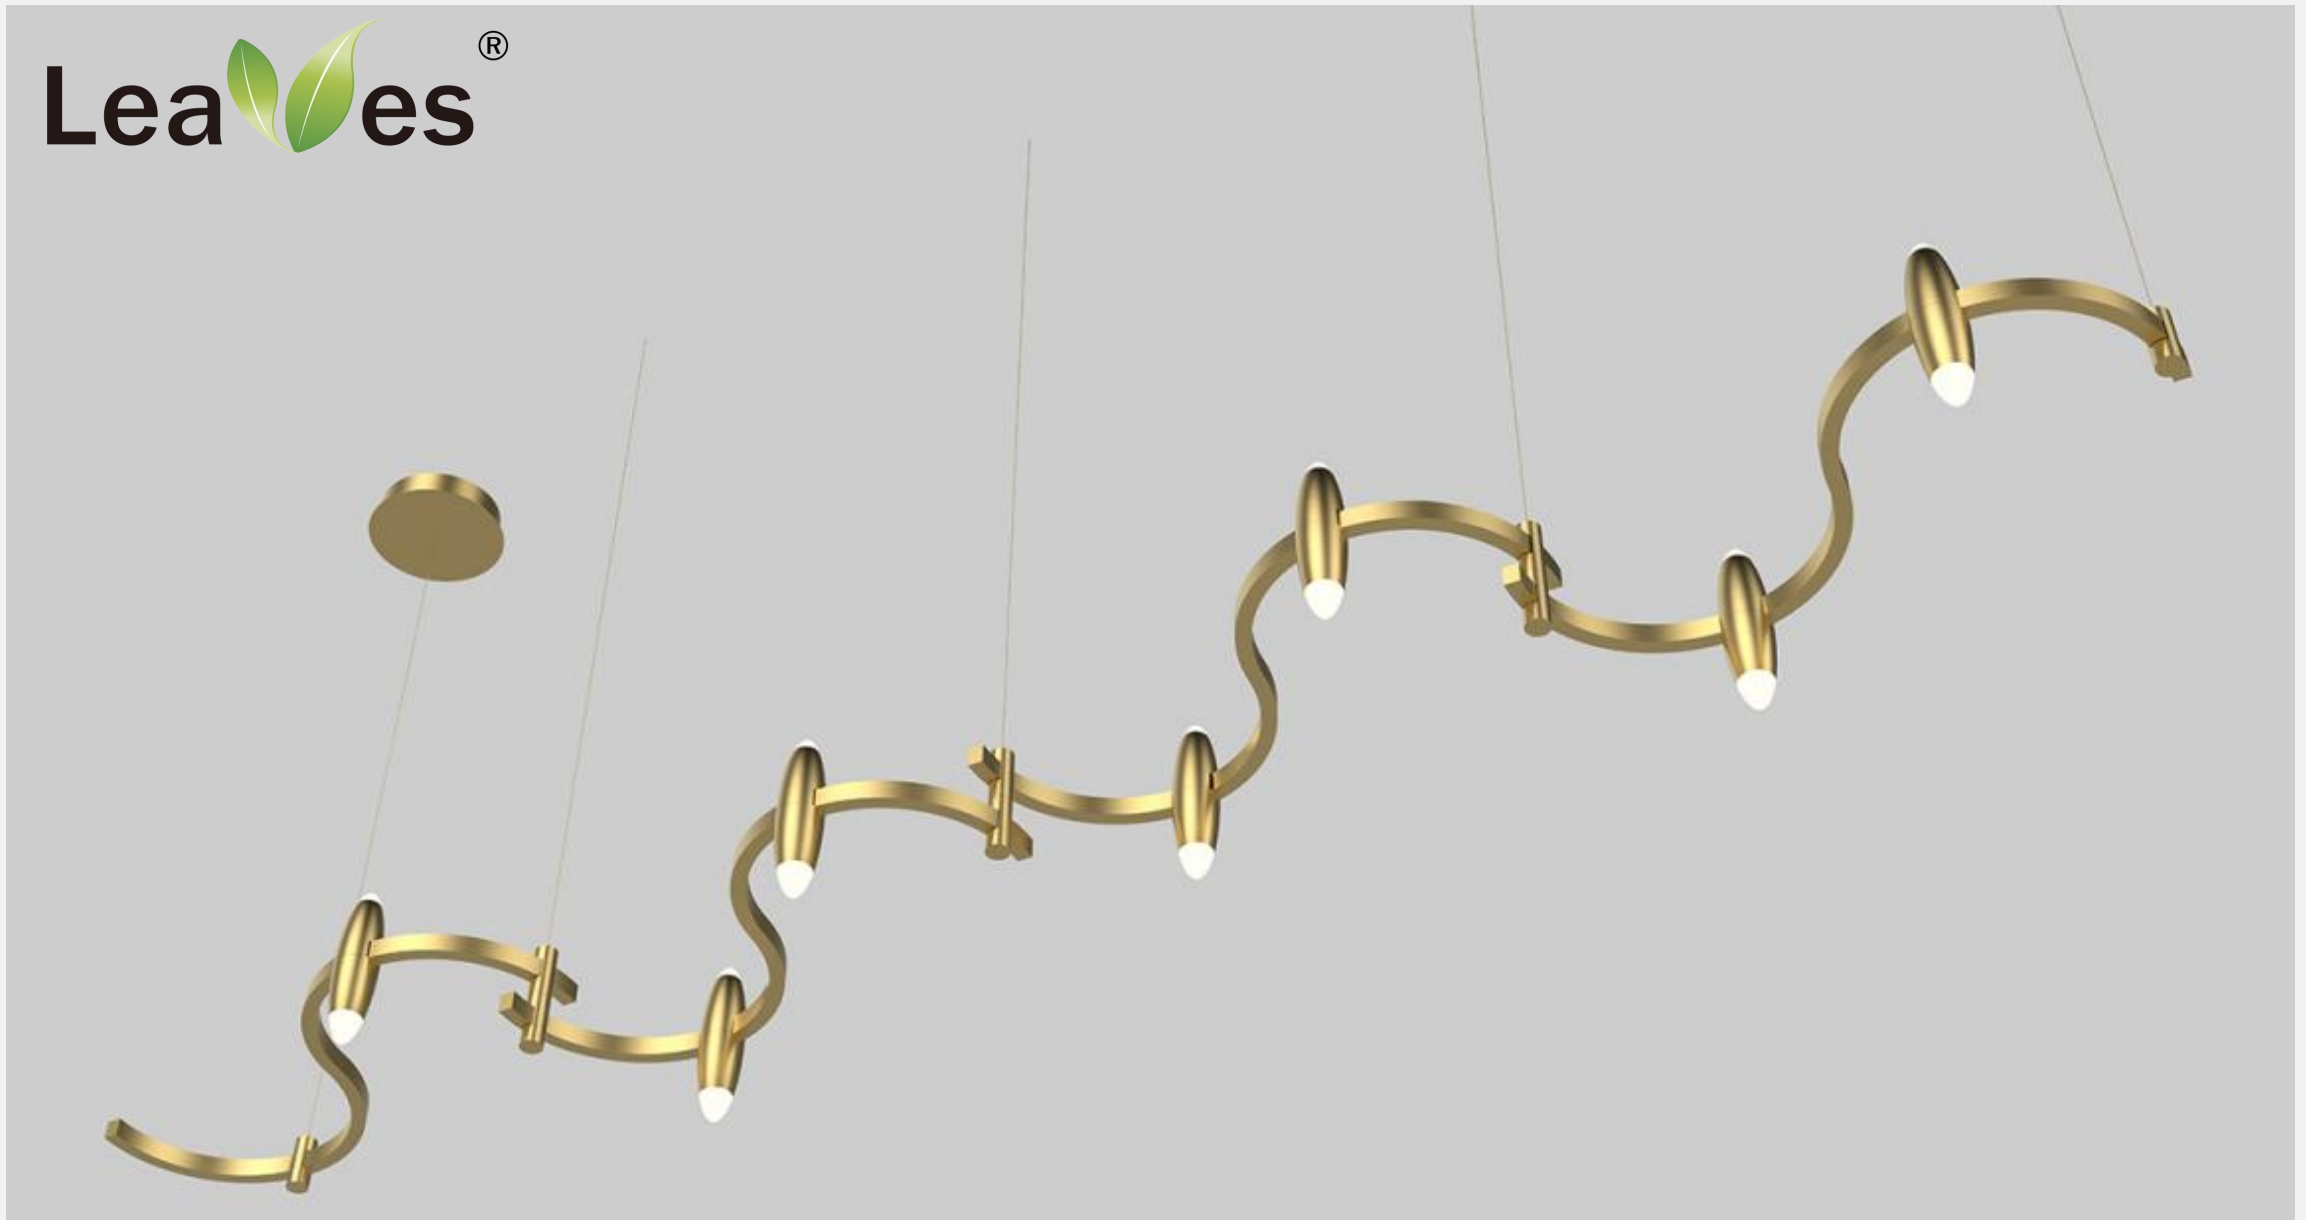

Leaves®

Fixture size: 310*30*28CM
Packing size: 80*43*12.5CM
1*40HQ can ship: 1558 sets