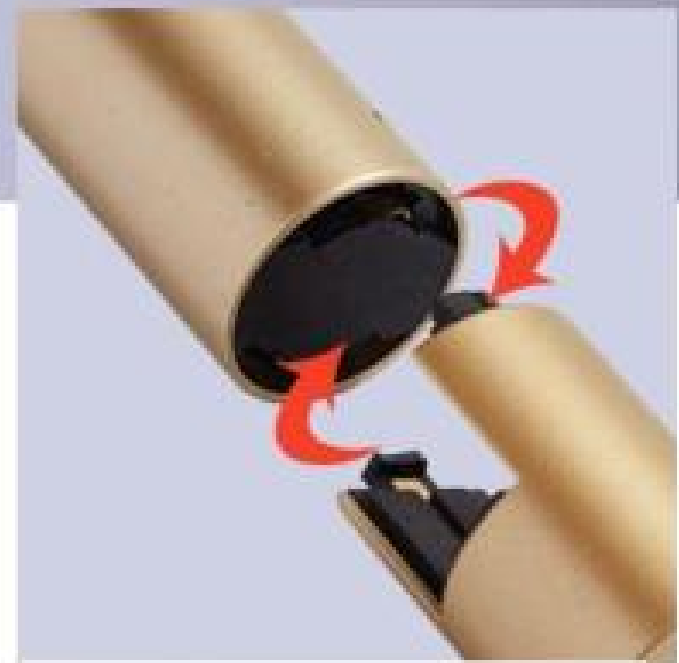

Leaves  **es** [®]

Leaves Led Lighting Technology Co., Ltd

**Dexterous Series
1.0 DIY Pendant Light
(DC24V)**

Leaves[®]

Smart mechanical buckle design

- ✓ Invention Patent
- ✓ Easy to install
- ✓ Safe and stable

Patent Design

350° Rotated

Easy to install, just need to rotate the components according to your design

- ✓ Reduce the maintenance costs
- ✓ Smart mechanical buckle, safe and stable
- ✓ collocate freely, combination freely

Security

24V safety voltage, prevent electric shock

Built-in copper wire in the lamp holder, which can be installed in any position

All aluminum light stand

Supporting life, matching as you like

The company filed lots of patents on inventions for the development of innovative technological and mechanical, (up to 63 patents filed in recently years)