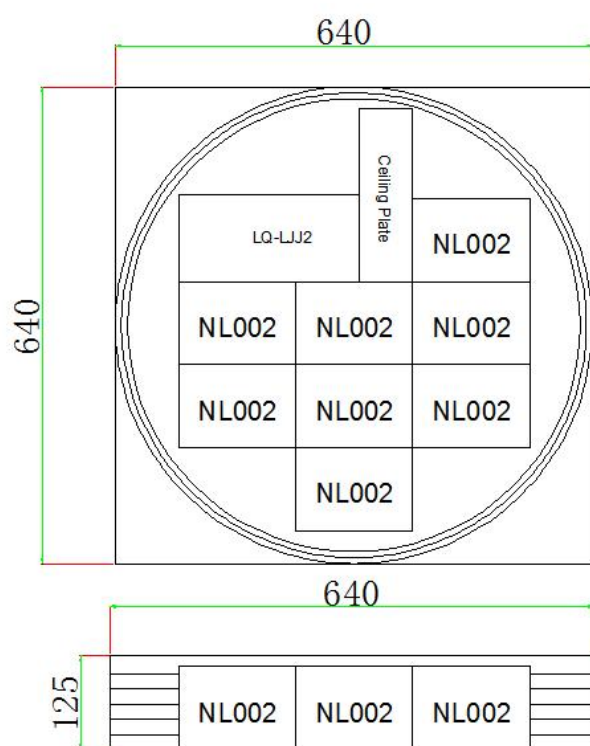

➤ 1 lamp (just 3 SKU) > 6 designs

Design #1 Fixture size:
80*80*25CM

Small Packing size: 83*38*12.5CM
1*40HQ can ship: 1718 sets

Design #3 Fixture size:
φ92*H28CM

Design #4 Fixture size:
85*81*28CM

Design #2 Fixture size:
230*32*19CM

Leaves

Fixture size: \varnothing 80*H120CM

Packing size: 83*44*12.5CM, 1*40HQ can ship: 1488 sets

Leaves®

Fixture size: 310*30*28CM
Packing size: 80*43*12.5CM
1*40HQ can ship: 1558 sets

Fixture size: 247*100*25CM

Packing size: 64*64*12.5CM

1*40HQ can ship: 1314 sets

Leaves[®]

Leaves[®]

Fixture size: 180*60*25CM
Packing size:81*81*12.5CM
1*40HQ can ship: 817 sets

Fixture size:230*230*60CM

Packing size: 83*63*16.5CM

1*40HQ can ship: 779 sets