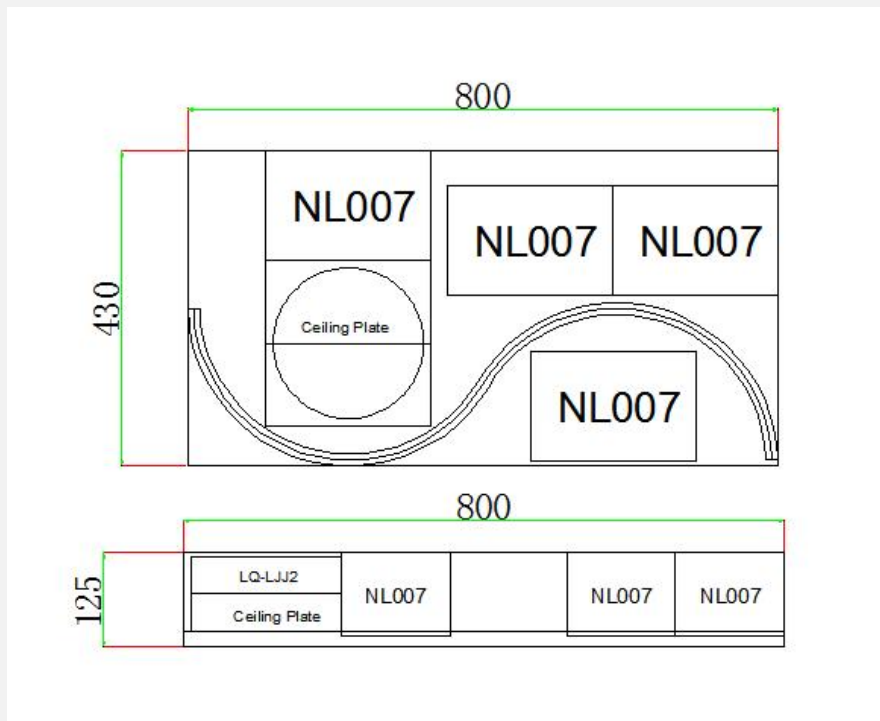

➤ 1 lamp (just 3 SKU) > 6 designs

Design #1 Fixture size:
80*80*25CM

Small Packing size: 83*38*12.5CM
1*40HQ can ship: 1718 sets

Design #3 Fixture size:
φ92*H28CM

Design #4 Fixture size:
85*81*28CM

Design #2 Fixture size:
230*32*19CM

Leaves

Fixture size: \varnothing 80*H120CM

Packing size: 83*44*12.5CM, 1*40HQ can ship: 1488 sets

Leaves®

Fixture size: 310*30*28CM
Packing size: 80*43*12.5CM
1*40HQ can ship: 1558 sets

Fixture size: 247*100*25CM

Packing size: 64*64*12.5CM

1*40HQ can ship: 1314 sets

Leaves[®]

Leaves[®]

Fixture size: 180*60*25CM
Packing size:81*81*12.5CM
1*40HQ can ship: 817 sets

Fixture size:230*230*60CM

Packing size: 83*63*16.5CM

1*40HQ can ship: 779 sets