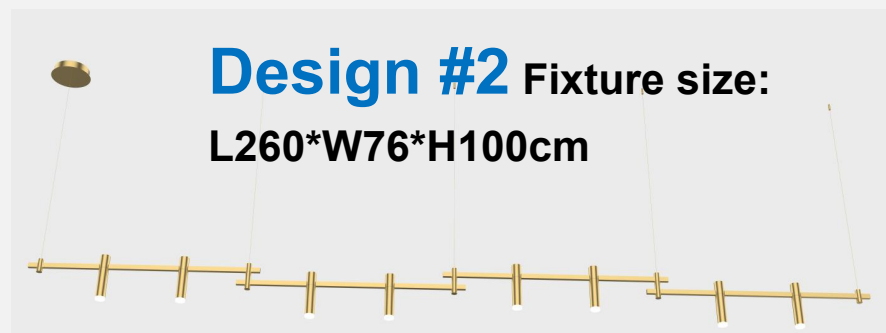

Patent Design

350° Rotated

Easy to install, just need to rotate the components according to your design

- ✓ Reduce the maintenance costs
- ✓ Smart mechanical buckle, safe and stable
- ✓ collocate freely, combination freely

➤ 1 lamp (just 3 SKU) > 6 designs

Design #1 Fixture size:
80*80*25CM

Small Packing size: 83*38*12.5CM
1*40HQ can ship: 1718 sets

Design #3 Fixture size:
φ92*H28CM

Design #4 Fixture size:
85*81*28CM

Design #2 Fixture size:
230*32*19CM

Leaves

Fixture size: \varnothing 80*H120CM

Packing size: 83*44*12.5CM, 1*40HQ can ship: 1488 sets

Leaves®

Fixture size: 310*30*28CM
Packing size: 80*43*12.5CM
1*40HQ can ship: 1558 sets

Fixture size: 247*100*25CM

Packing size: 64*64*12.5CM

1*40HQ can ship: 1314 sets

Leaves[®]

Leaves[®]

Fixture size: 180*60*25CM
Packing size:81*81*12.5CM
1*40HQ can ship: 817 sets

Fixture size:230*230*60CM

Packing size: 83*63*16.5CM

1*40HQ can ship: 779 sets