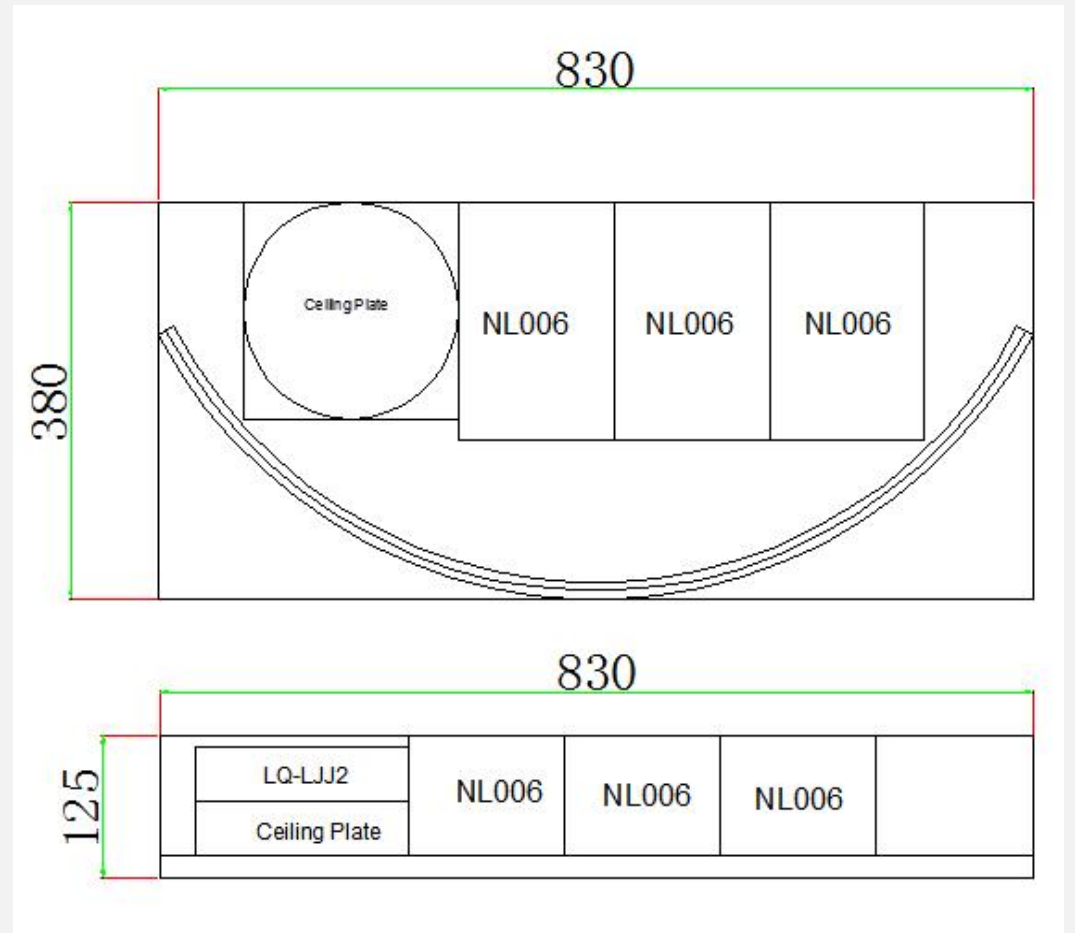

Patent Design

350° Rotated

Easy to install, just need to rotate the components according to your design

- ✓ Reduce the maintenance costs
- ✓ Smart mechanical buckle, safe and stable
- ✓ collocate freely, combination freely

➤ 1 lamp (just 3 SKU) > 6 designs

Design #1 Fixture size:
80*80*25CM

Small Packing size: 83*38*12.5CM
1*40HQ can ship: 1718 sets

Design #3 Fixture size:
φ92*H28CM

Design #4 Fixture size:
85*81*28CM

Design #2 Fixture size:
230*32*19CM

Leaves

Fixture size: \varnothing 80*H120CM

Packing size: 83*44*12.5CM, 1*40HQ can ship: 1488 sets

Leaves®

Fixture size: 310*30*28CM
Packing size: 80*43*12.5CM
1*40HQ can ship: 1558 sets

Fixture size: 247*100*25CM

Packing size: 64*64*12.5CM

1*40HQ can ship: 1314 sets

Leaves[®]

Leaves[®]

Fixture size: 180*60*25CM
Packing size:81*81*12.5CM
1*40HQ can ship: 817 sets

Fixture size:230*230*60CM

Packing size: 83*63*16.5CM

1*40HQ can ship: 779 sets