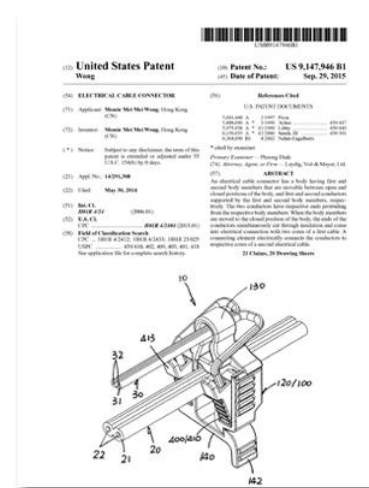

➤ 1 lamp (just 3 SKU) > 6 designs

Design #1 Fixture size:
80*80*25CM

Small Packing size: 83*38*12.5CM
1*40HQ can ship: 1718 sets

Design #3 Fixture size:
φ92*H28CM

Design #4 Fixture size:
85*81*28CM

Design #2 Fixture size:
230*32*19CM

Leaves

Fixture size: \varnothing 80*H120CM

Packing size: 83*44*12.5CM, 1*40HQ can ship: 1488 sets

Leaves®

Fixture size: 310*30*28CM
Packing size: 80*43*12.5CM
1*40HQ can ship: 1558 sets

Fixture size: 247*100*25CM

Packing size: 64*64*12.5CM

1*40HQ can ship: 1314 sets

Leaves[®]

Leaves[®]

Fixture size: 180*60*25CM
Packing size:81*81*12.5CM
1*40HQ can ship: 817 sets

Fixture size:230*230*60CM

Packing size: 83*63*16.5CM

1*40HQ can ship: 779 sets

Security

24V safety voltage, prevent electric shock

Built-in copper wire in the lamp holder, which can be installed in any position

All aluminum light stand

Supporting life, matching as you like

The company filed lots of patents on inventions for the development of innovative technological and mechanical, (up to 63 patents filed in recently years)