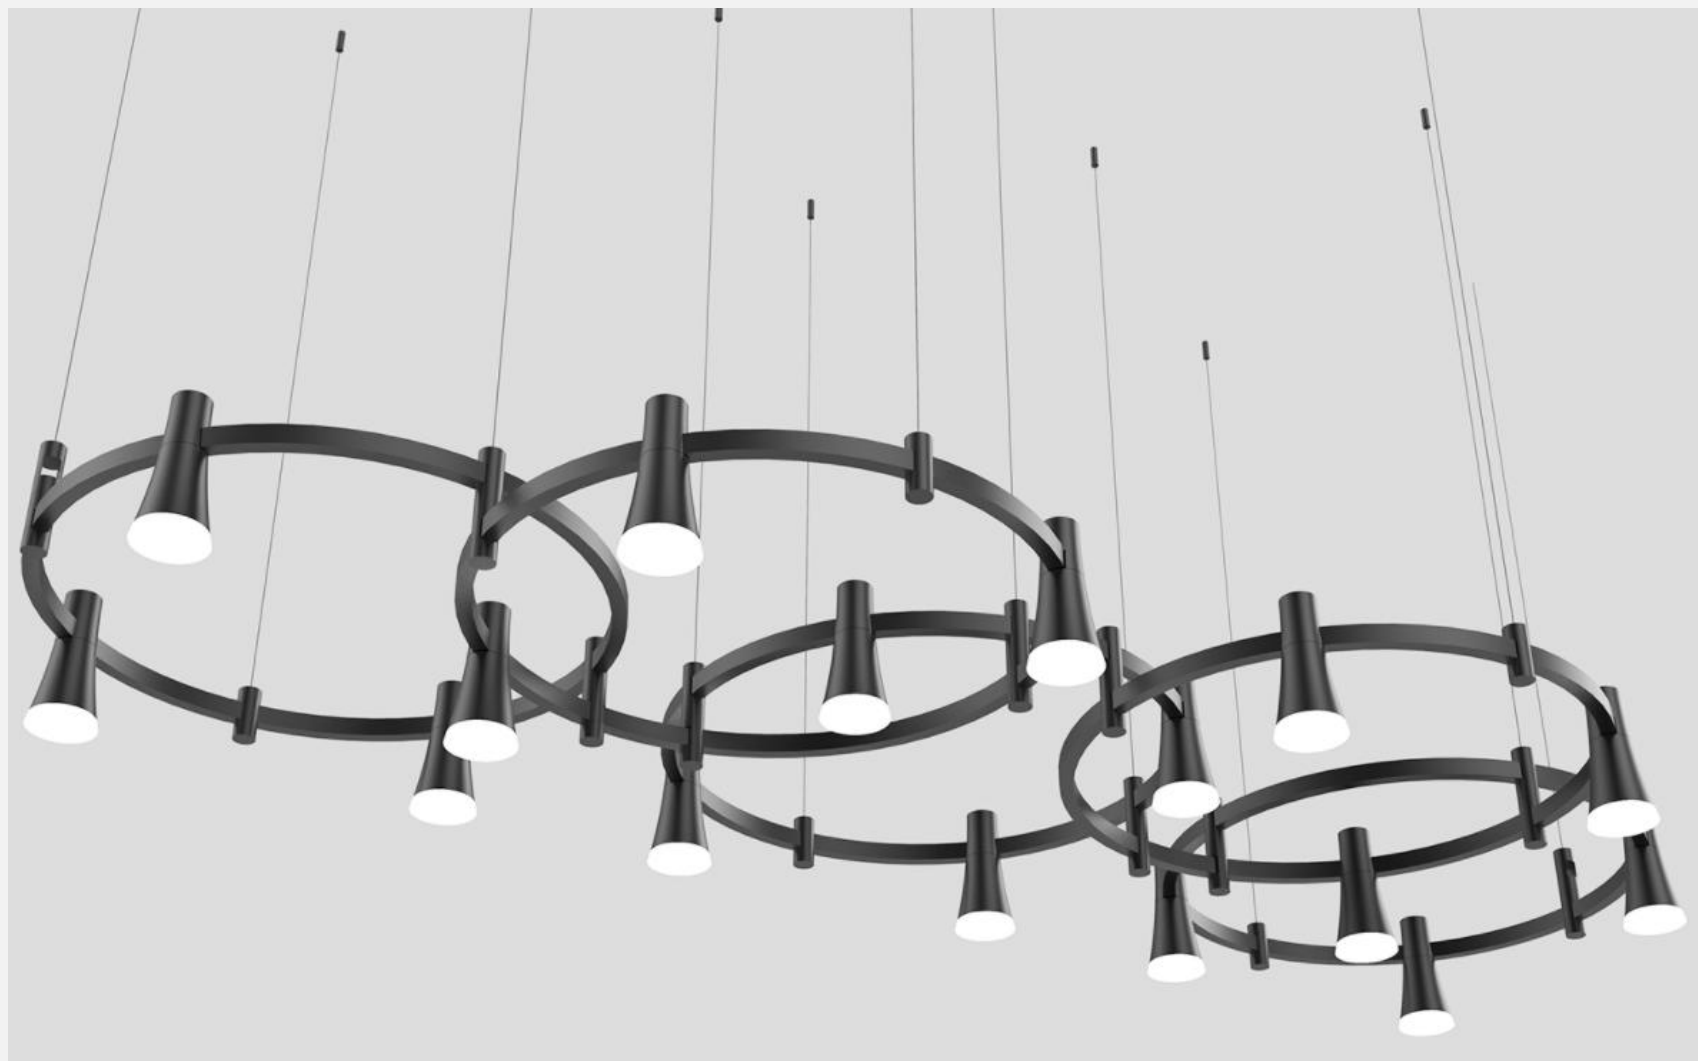

Fixture size: 247*100*25CM

Packing size: 64*64*12.5CM

1*40HQ can ship: 1314 sets

Leaves®