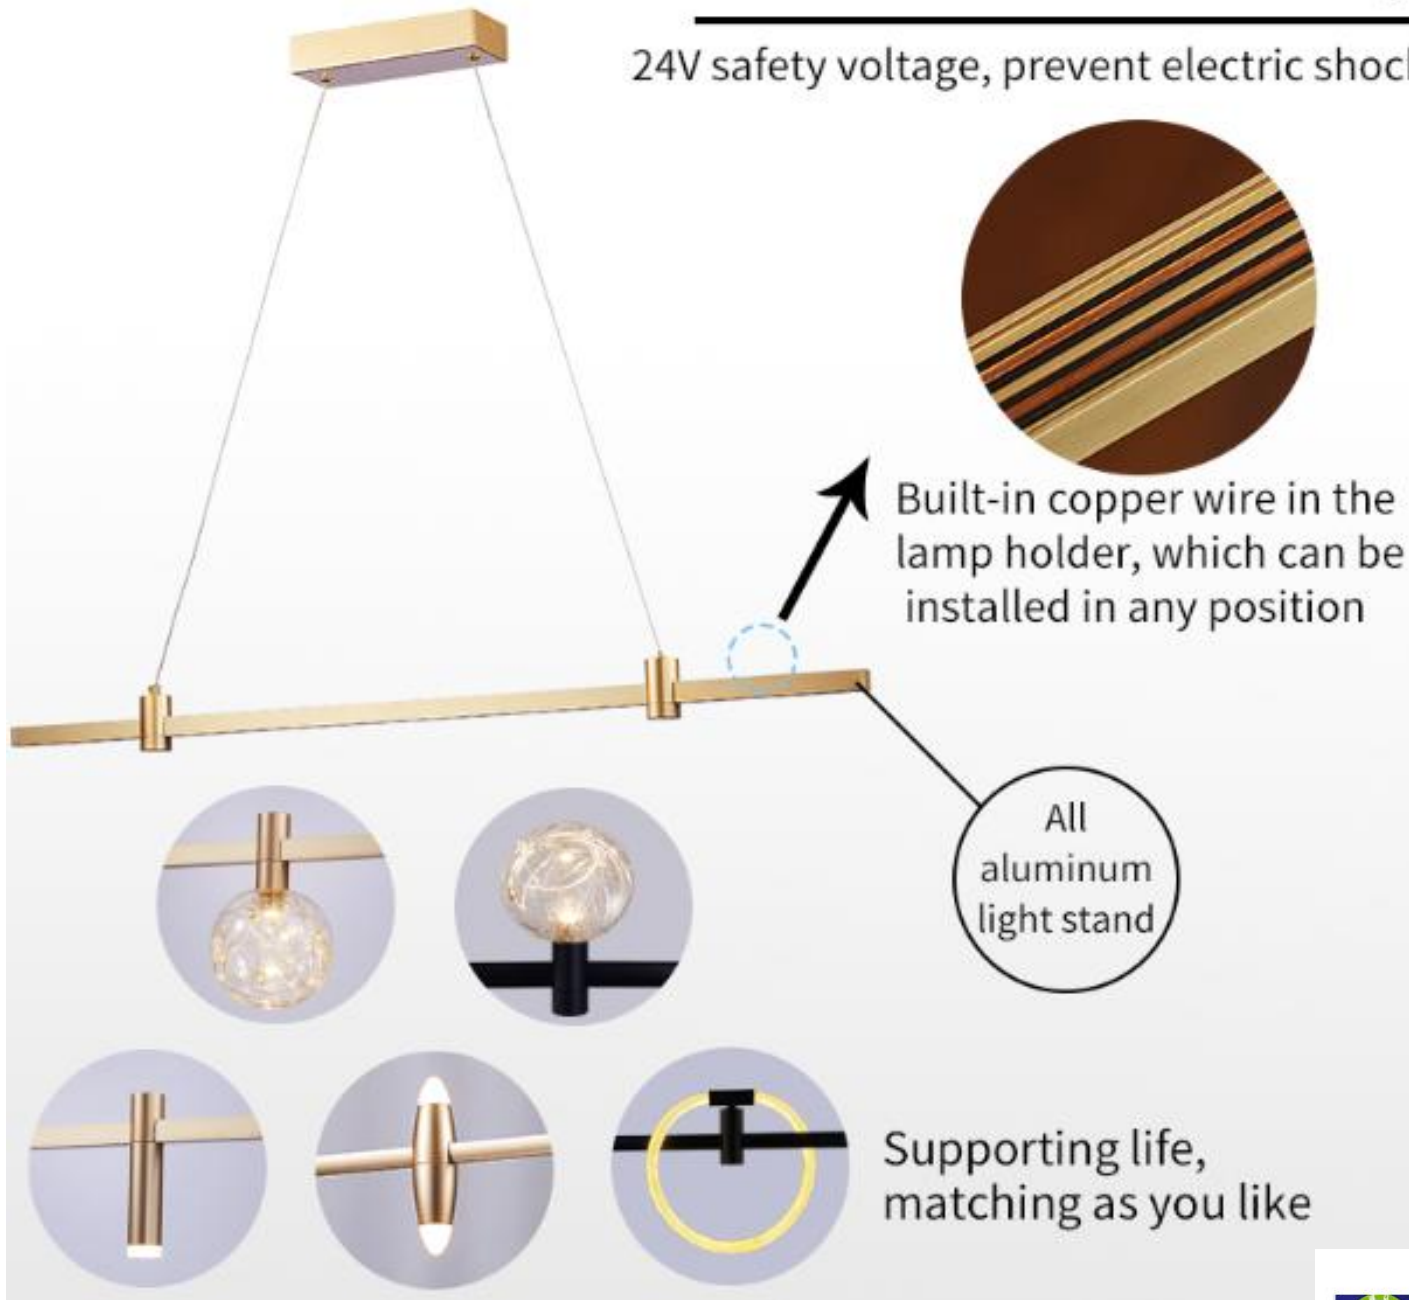

Security

24V safety voltage, prevent electric shock

Built-in copper wire in the lamp holder, which can be installed in any position

All aluminum light stand

Supporting life, matching as you like

The company filed lots of patents on inventions for the development of innovative technological and mechanical, (up to 63 patents filed in recently years)