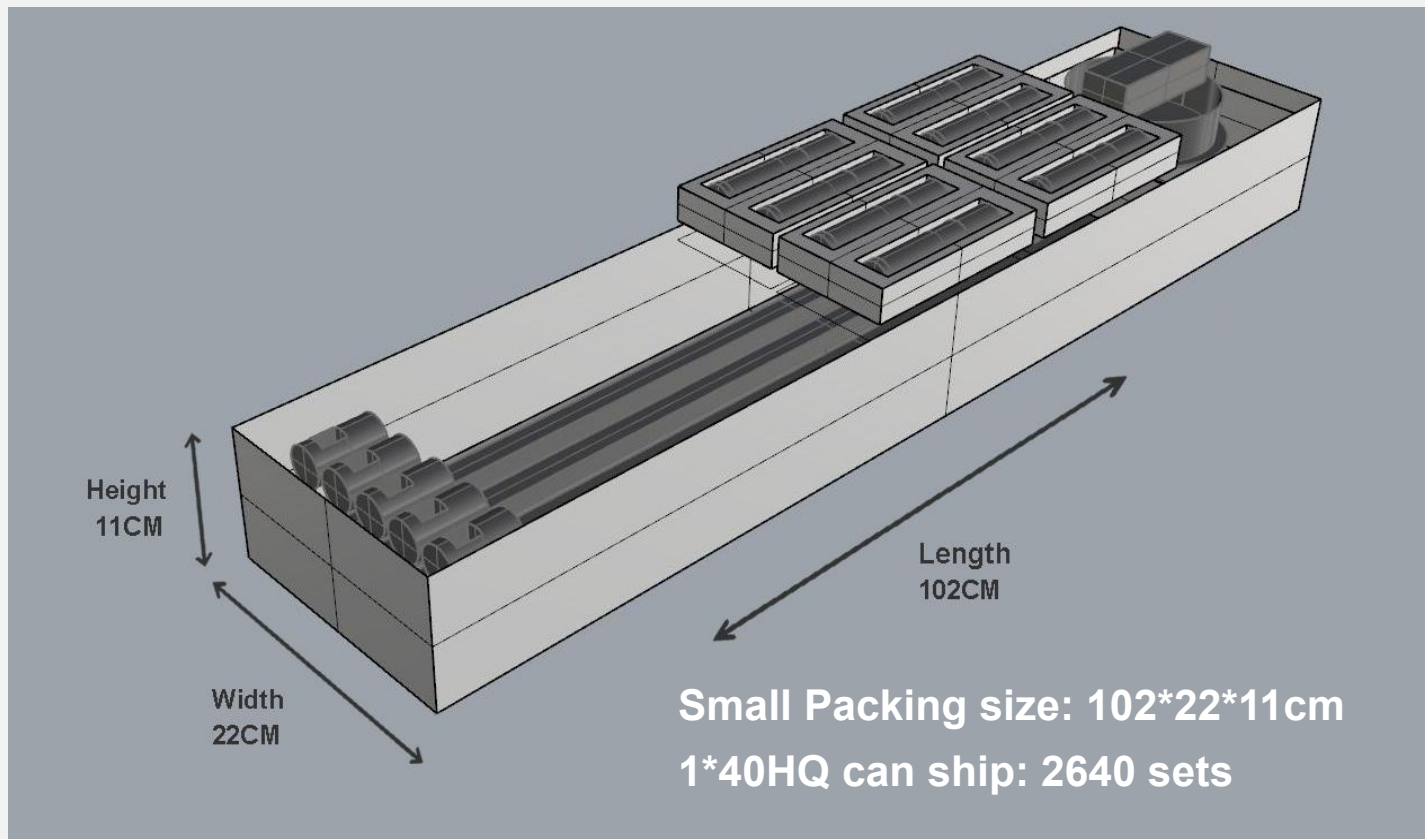

Patent Design

350° Rotated

Easy to install, just need to rotate the components according to your design

- ✓ Reduce the maintenance costs
- ✓ Smart mechanical buckle, safe and stable
- ✓ collocate freely, combination freely

➤ 1 lamp (just 3 SKU) > 6 designs

Design #1 Fixture size:
80*80*25CM

Small Packing size: 83*38*12.5CM
1*40HQ can ship: 1718 sets

Design #3 Fixture size:
φ92*H28CM

Design #4 Fixture size:
85*81*28CM

Design #2 Fixture size:
230*32*19CM

Leaves

Fixture size: \varnothing 80*H120CM

Packing size: 83*44*12.5CM, 1*40HQ can ship: 1488 sets

Leaves®

Fixture size: 310*30*28CM
Packing size: 80*43*12.5CM
1*40HQ can ship: 1558 sets

Fixture size: 247*100*25CM

Packing size: 64*64*12.5CM

1*40HQ can ship: 1314 sets

Leaves[®]

Leaves[®]

Fixture size: 180*60*25CM
Packing size:81*81*12.5CM
1*40HQ can ship: 817 sets

Fixture size:230*230*60CM

Packing size: 83*63*16.5CM

1*40HQ can ship: 779 sets