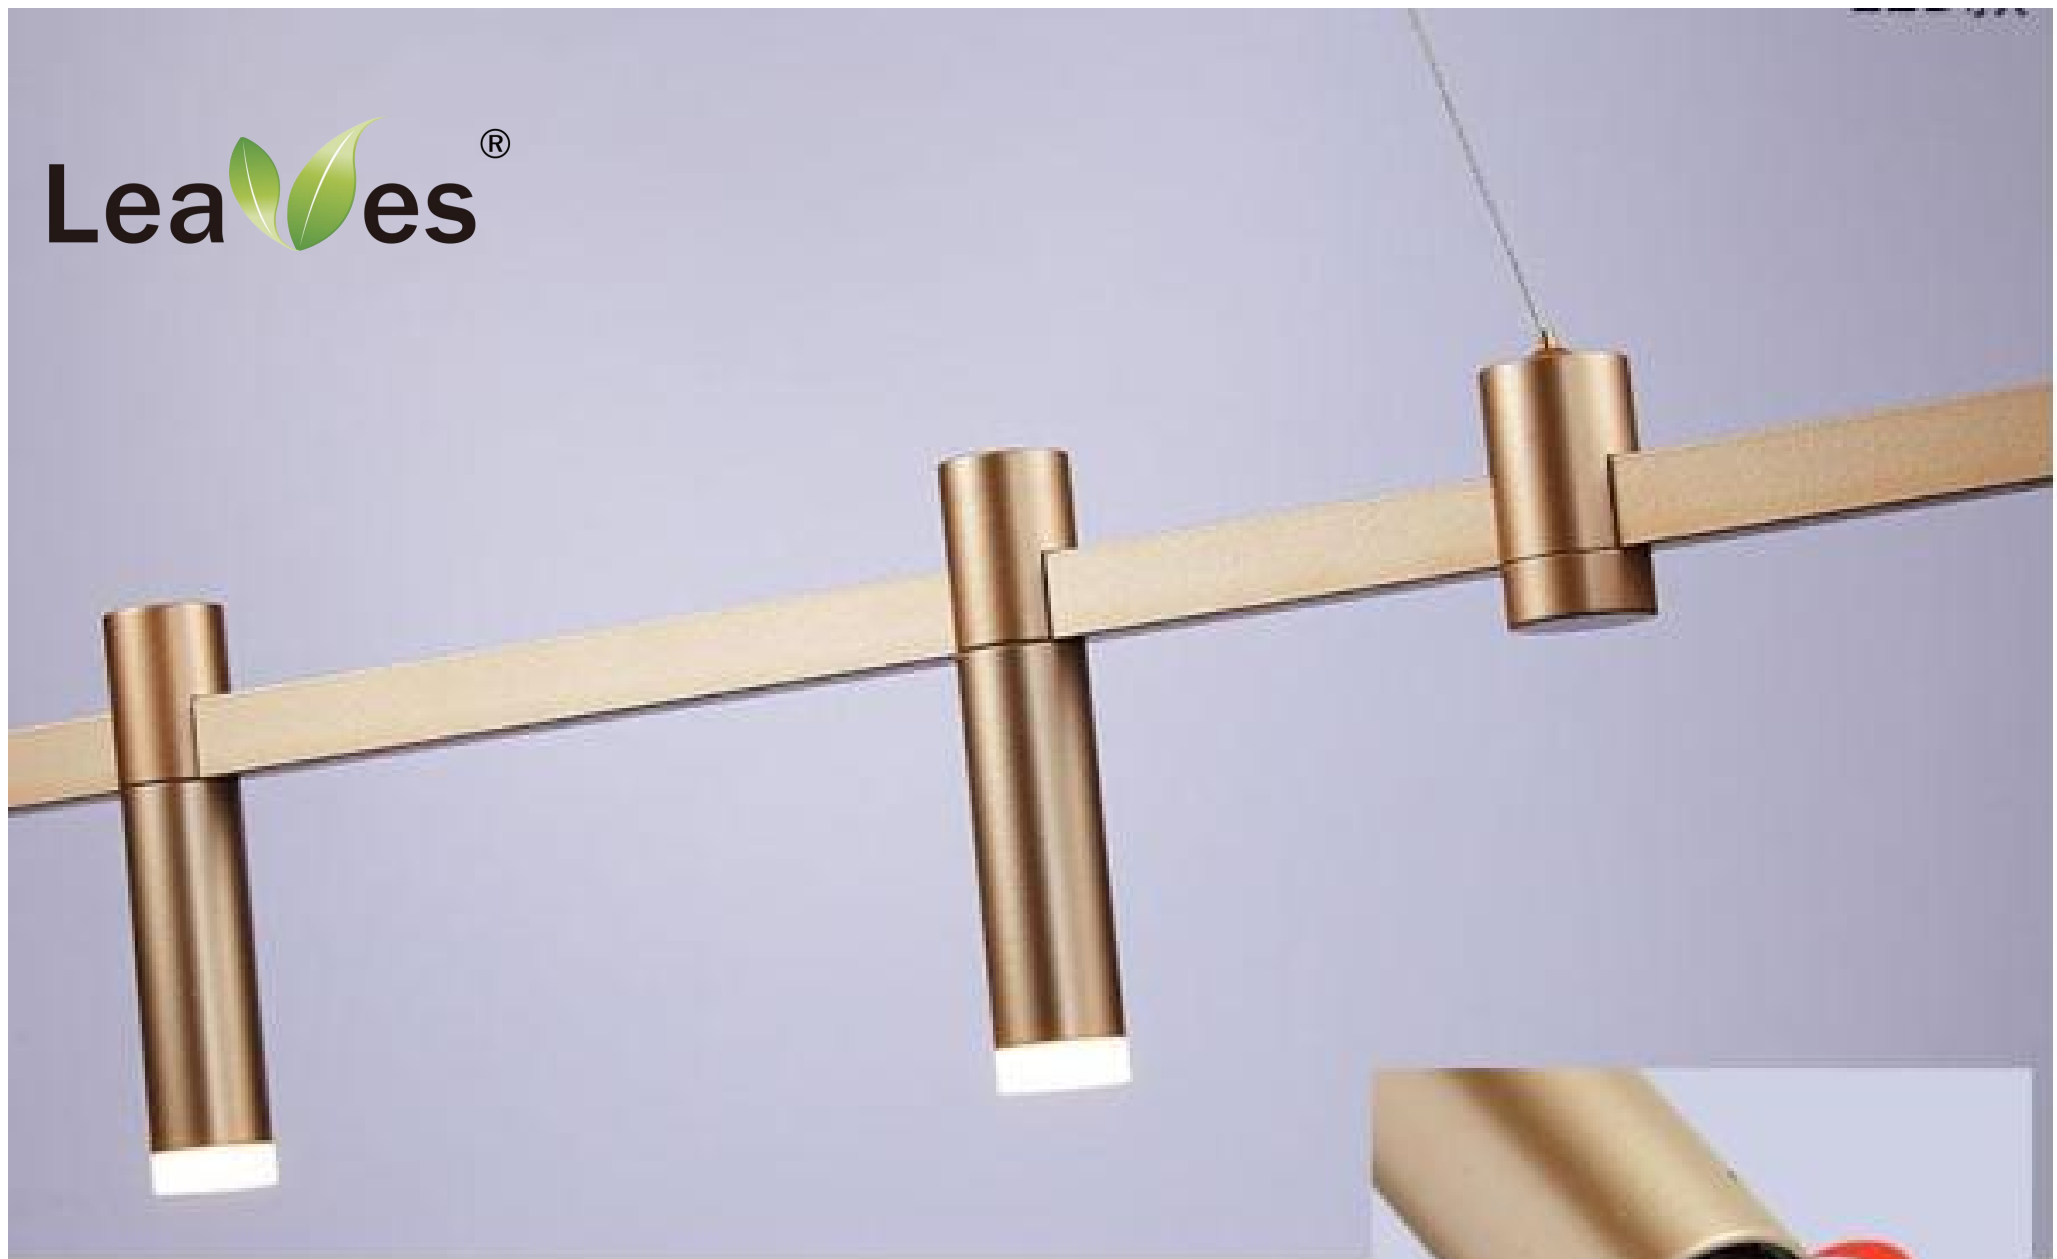

Leaves  **es** [®]

Leaves Led Lighting Technology Co., Ltd

**Dexterous Series
1.0 DIY Pendant Light
(DC24V)**

Leaves[®]

Smart mechanical buckle design

- ✓ Invention Patent
- ✓ Easy to install
- ✓ Safe and stable

Patent Design

350° Rotated

Easy to install, just need to rotate the components according to your design

- ✓ Reduce the maintenance costs
- ✓ Smart mechanical buckle, safe and stable
- ✓ collocate freely, combination freely

➤ 1 lamp (just 3 SKU) > 6 designs

Design #1 Fixture size:
80*80*25CM

Small Packing size: 83*38*12.5CM
1*40HQ can ship: 1718 sets

Design #3 Fixture size:
φ92*H28CM

Design #4 Fixture size:
85*81*28CM

Design #2 Fixture size:
230*32*19CM