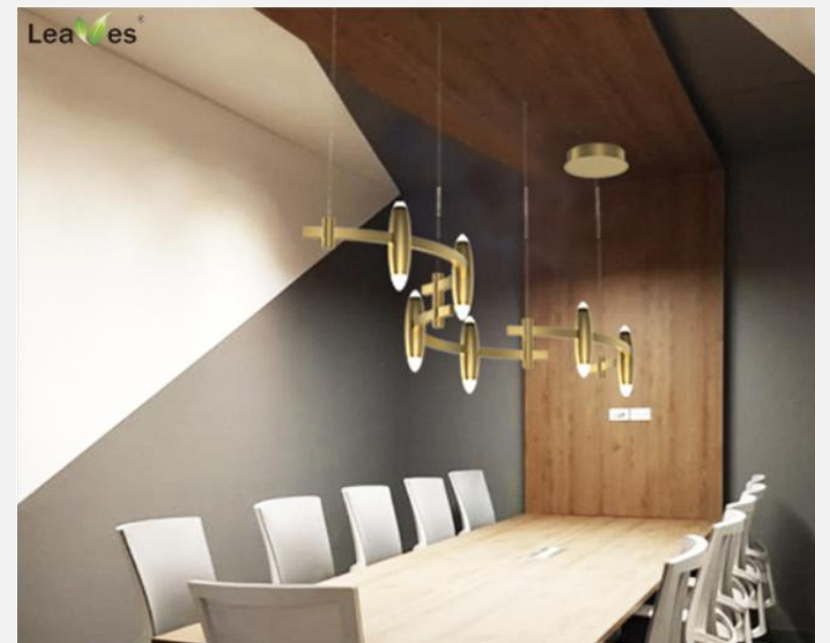

Patent Design

350° Rotated

Easy to install, just need to rotate the components according to your design

- ✓ Reduce the maintenance costs
- ✓ Smart mechanical buckle, safe and stable
- ✓ collocate freely, combination freely

➤ 1 lamp (just 3 SKU) > 6 designs

Design #1 Fixture size:
80*80*25CM

Small Packing size: 83*38*12.5CM
1*40HQ can ship: 1718 sets

Design #3 Fixture size:
φ92*H28CM

Design #4 Fixture size:
85*81*28CM

Design #2 Fixture size:
230*32*19CM